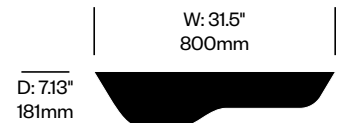

BuzziPlank

BuzziSpace | Gerd Couckhuyt | 2016 | Imported from Germany

To order, specify:

1. Product number
2. Wood color

Medium Shelf, Right	Number	List Price
Black Stained Ash	HCBZ-PLAS-MR	799.00
Natural Ash	HCBZ-PLAS-MR	712.00
Walnut Stained Ash	HCBZ-PLAS-MR	814.00
White Wash Ash	HCBZ-PLAS-MR	799.00

Medium Shelf, Left	Number	List Price
Black Stained Ash	HCBZ-PLAS-ML	799.00
Natural Ash	HCBZ-PLAS-ML	712.00
Walnut Stained Ash	HCBZ-PLAS-ML	814.00
White Wash Ash	HCBZ-PLAS-ML	799.00

Large Shelf, Right	Number	List Price
Black Stained Ash	HCBZ-PLAS-LR	1,198.00
Natural Ash	HCBZ-PLAS-LR	1,068.00
Walnut Stained Ash	HCBZ-PLAS-LR	1,211.00
White Wash Ash	HCBZ-PLAS-LR	1,198.00