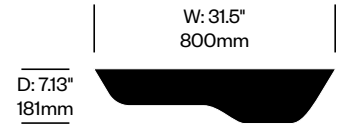

BuzziPlank

BuzziSpace | Gerd Couckhuyt | 2016 | Imported from Germany

To order, specify:

1. Product number
2. Wood color

Medium Shelf, Right	Number	List Price
Black Stained Ash	HCBZ-PLAS-MR	799.00
Natural Ash	HCBZ-PLAS-MR	712.00
Walnut Stained Ash	HCBZ-PLAS-MR	814.00
White Wash Ash	HCBZ-PLAS-MR	799.00