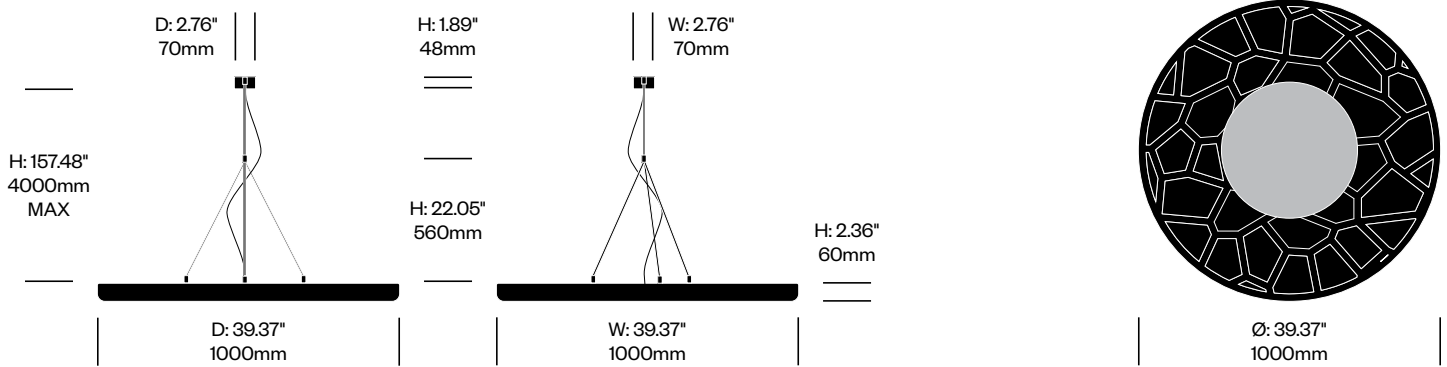

BuzziMoon

BuzziSpace | BuzziSpace Studio | 2016 | Imported from the Netherlands

To order, specify:

1. Product number
2. Upholstery and color

Medium Pendant Light, 3D Leaf	Number	Grade A	Grade B	Grade C	Grade D	Grade E	Grade F
Fabric	HCBZ-MNP2-L	4,555.00	5,380.00	5,456.00	5,497.00	5,710.00