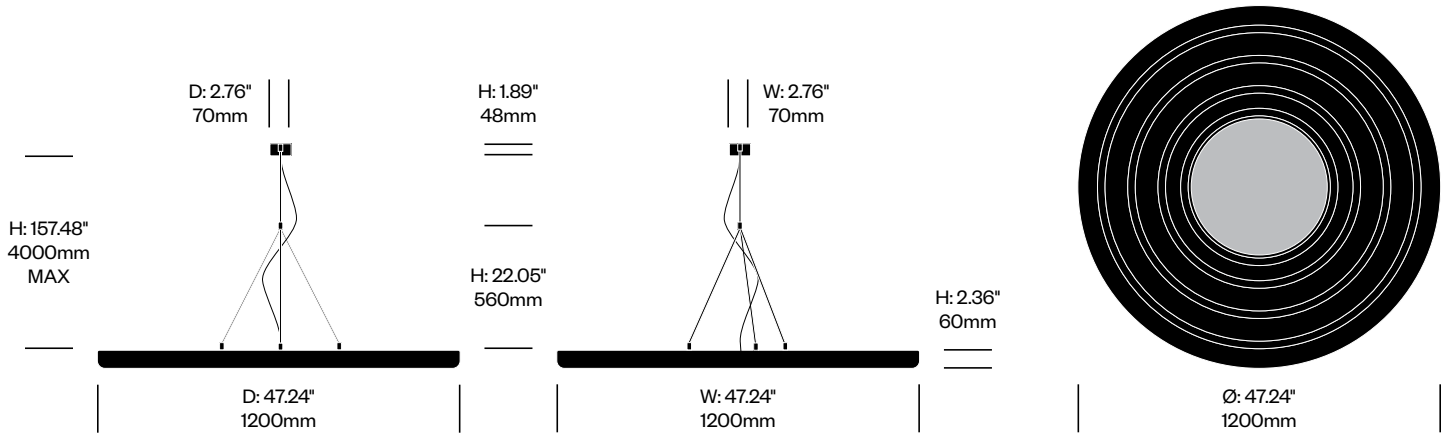

Large Pendant Light, 3D Drop	Number	Grade A	Grade B	Grade C	Grade D	Grade E	Grade F
Fabric	HCBZ-MNP3-P	4,801.00	5,706.00	5,794.00	5,839.00	6,082.00