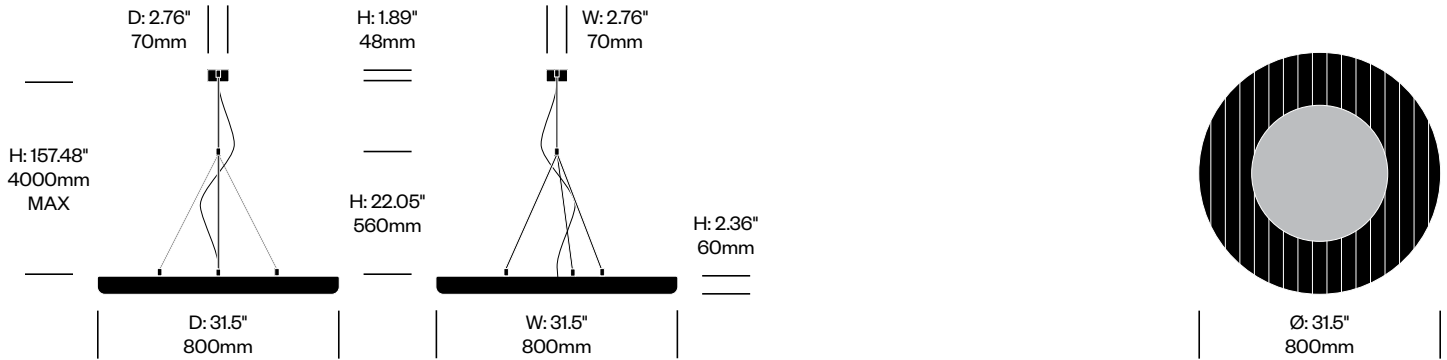

Small Pendant Light, 3D Rib	Number	Grade A	Grade B	Grade C	Grade D	Grade E	Grade F
Fabric	HCBZ-MNP1-R	4,339.00	5,082.00	5,146.00	5,182.00	5,365.00