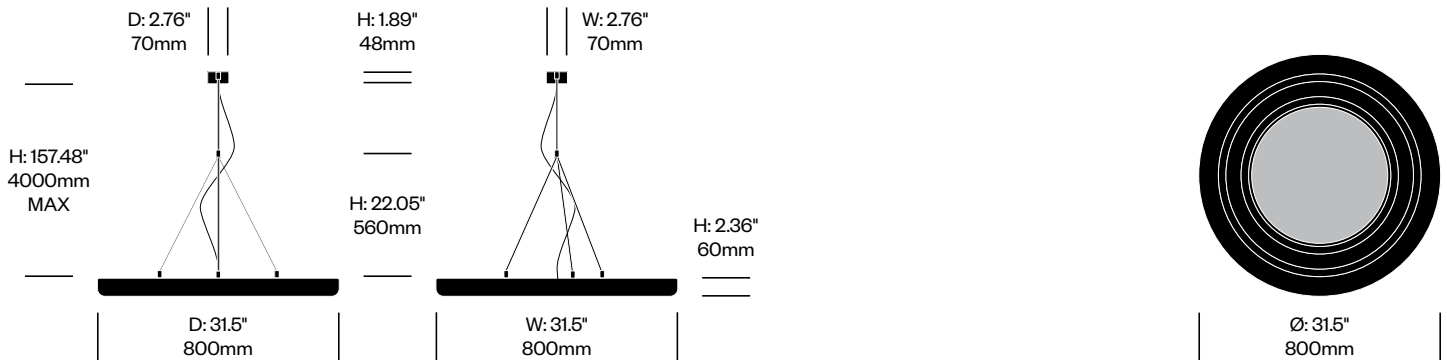

BuzziMoon

BuzziSpace | BuzziSpace Studio | 2016 | Imported from the Netherlands

To order, specify:

1. Product number
2. Upholstery and color

Small Pendant Light, Flat	Number	Grade A	Grade B	Grade C	Grade D	Grade E	Grade F
Fabric	HCBZ-MNP1-F	4,207.00	4,904.00	4,970.00	5,005.00	5,189.00	