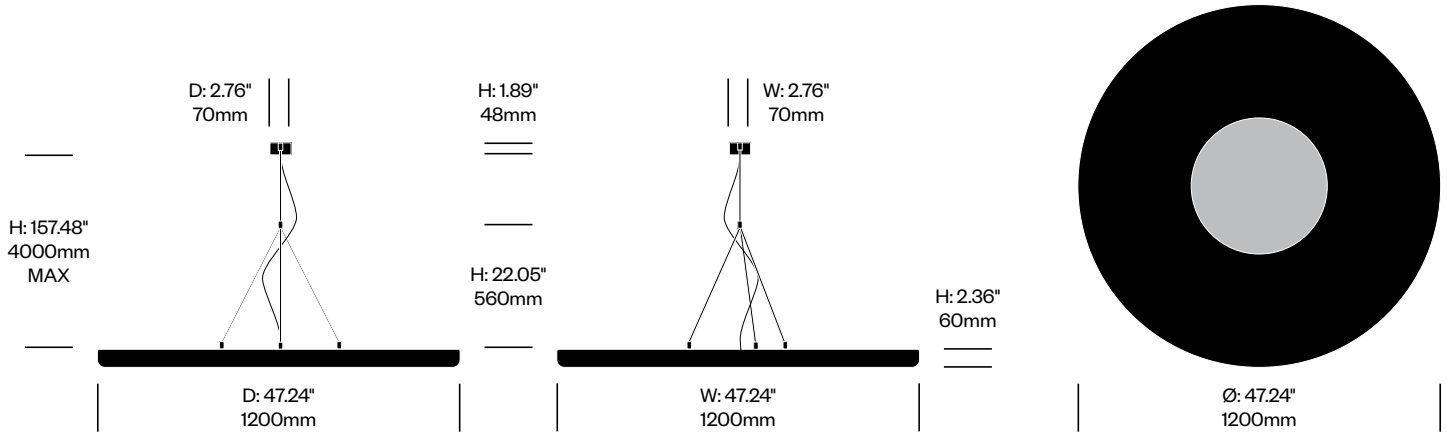

BuzziMoon

BuzziSpace | BuzziSpace Studio | 2016 | Imported from the Netherlands

To order, specify:

1. Product number
2. Upholstery and color

Large Pendant Light, Flat	Number	Grade A	Grade B	Grade C	Grade D	Grade E	Grade F
Fabric	HCBZ-MNP3-F	4,476.00	5,356.00	5,440.00	5,488.00	5,730.00