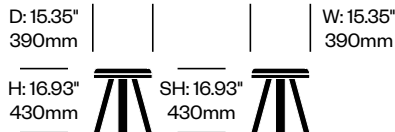

1 **Glide type**

- Felt
- Plastic

2. Seat upholstery and color

3. Base wood color

Low Stool, Wood	Number	1	List Price
Black Stained Ash	HCBZ-MKS1-W	■	1,362.00
White Lacquered Ash	HCBZ-MKS1-W	■	1,595.00
Natural Ash	HCBZ-MKS1-W	■	1,301.00
Oak	HCBZ-MKS1-W	■	1,441.00
Walnut	HCBZ-MKS1-W	■	1,723.00
White Wash Ash	HCBZ-MKS1-W	■	1,362.00