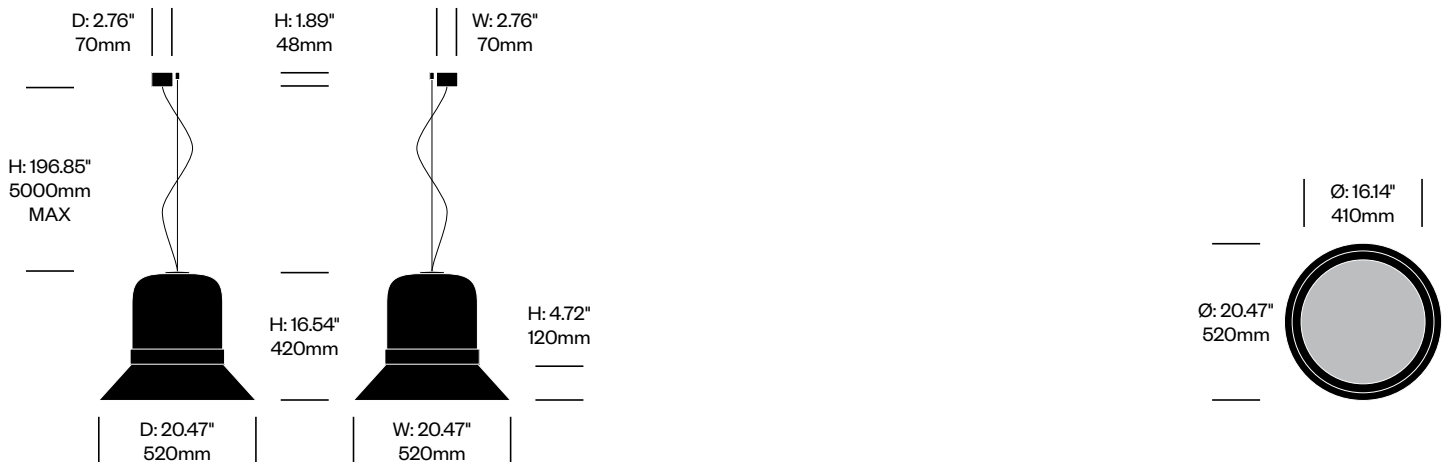

## To order, specify:

1. Product number
2. Upholstery and color
3. Shade paint color
4. Ring paint color
5. Cable trim color

Small Pendant Light	Number	Grade A	Grade B	Grade C	Grade D	Grade E
79.74" (2000mm) Cables	HCBZ-HTP1-1	3,959.00	3,990.00	4,006.00	4,014.00	4,056.00
196.85" (5000mm) Cables	HCBZ-HTP1-2	4,170.00	4,201.00	4,217.00	4,225.00	4,267.00