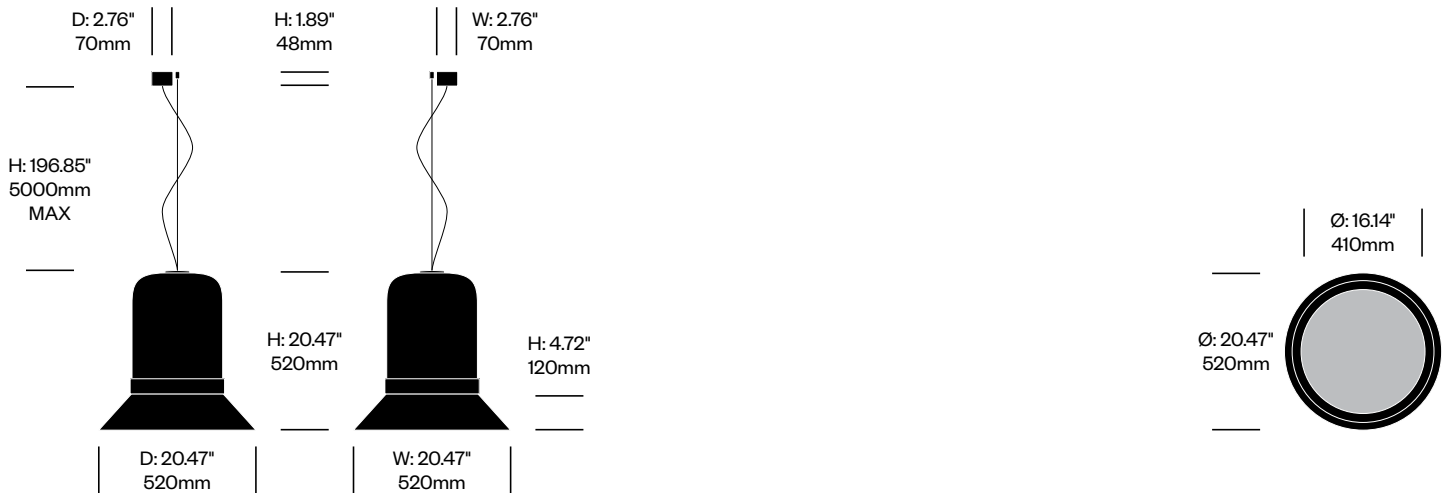

BuzziHat

BuzziSpace | Alain Gilles | Imported from the Netherlands

To order, specify:

1. Product number
2. Upholstery and color
3. Shade paint color
4. Ring paint color
5. Cable trim color

Large Pendant Light	Number	Grade A	Grade B	Grade C	Grade D	Grade E
79.74" (2000mm) Cables	HCBZ-HTP3-1	4,405.00	4,457.00	4,484.00	4,499.00	4,573.00
196.85" (5000mm) Cables	HCBZ-HTP3-2	4,616.00	4,668.00	4,695.00	4,710.00	4,784.00