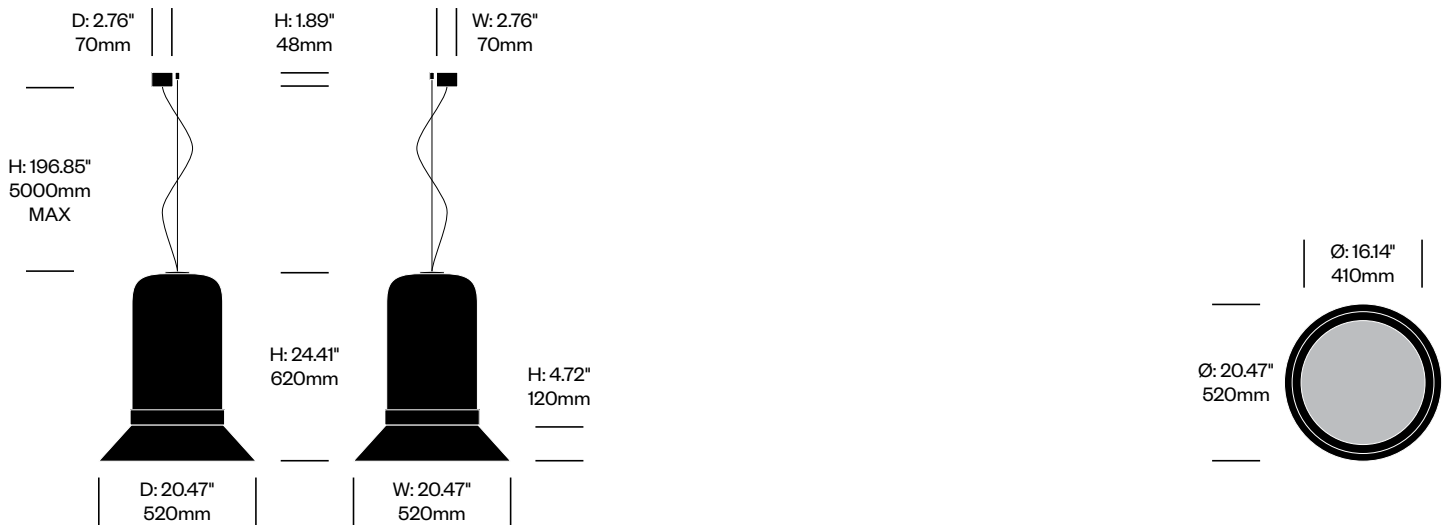

Medium Pendant Light	Number	Grade A	Grade B	Grade C	Grade D	Grade E
79.74" (2000mm) Cables	HCBZ-HTP2-1	4,166.00	4,212.00	4,232.00	4,246.00	4,308.00
196.85" (5000mm) Cables	HCBZ-HTP2-2	4,377.00	4,423.00	4,443.00	4,457.00	4,519.00

# BuzziHat

BuzziSpace | Alain Gilles | Imported from the Netherlands

**To order, specify:**

1. Product number
2. Upholstery and color
3. Shade paint color
4. Ring paint color
5. Cable trim color

Large Pendant Light	Number	Grade A	Grade B	Grade C	Grade D	Grade E
79.74" (2000mm) Cables	HCBZ-HTP3-1	4,405.00	4,457.00	4,484.00	4,499.00	4,573.00
196.85" (5000mm) Cables	HCBZ-HTP3-2	4,616.00	4,668.00	4,695.00	4,710.00	4,784.00

Extra Large Pendant Light	Number	Grade A	Grade B	Grade C	Grade D	Grade E
79.74" (2000mm) Cables	HCBZ-HTP4-1	4,643.00	4,714.00	4,748.00	4,768.00	4,870.00
196.85" (5000mm) Cables	HCBZ-HTP4-2	4,854.00	4,925.00	4,959.00	4,979.00	5,081.00