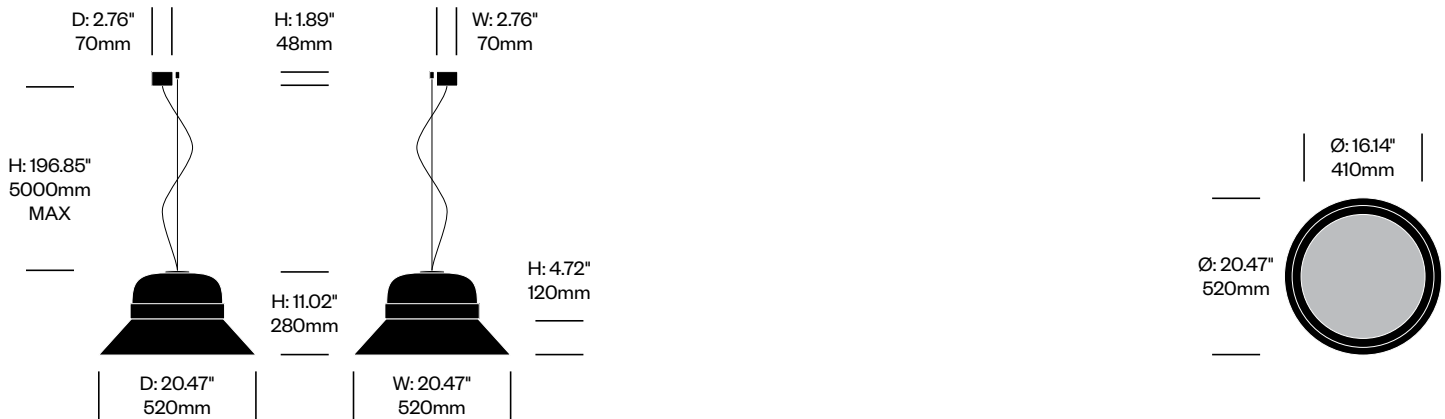

## Features and Specifications

Voltage:	120V 50/60Hz
Power consumption:	19 watts
Color temperature:	3000K
Luminosity:	2000 lumens
Luminaire efficacy:	105 lumens/watt
Color rendition index:	<90 CRI
Rated lifespan:	50,000 hours
Bulb type:	LED
Cord length:	78.74 inches, field cuttable 196.85 inches, field cuttable

### Cable Trim

Alu (BTR-9006)  
Black (BTR-9005)

## To order, specify:

1. Product number
2. Upholstery and color
3. Shade paint color
4. Ring paint color
5. Cable trim color

Small Pendant Light	Number	Grade A	Grade B	Grade C	Grade D	Grade E
79.74" (2000mm) Cables	HCBZ-HTP1-1	3,959.00	3,990.00	4,006.00	4,014.00	4,056.00
196.85" (5000mm) Cables	HCBZ-HTP1-2	4,170.00	4,201.00	4,217.00	4,225.00	4,267.00