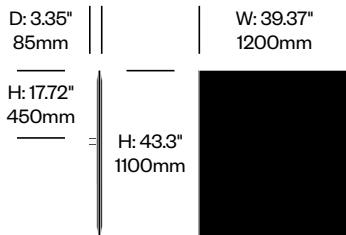

BuzziFrontDesk

BuzziSpace | BuzziSpace Studio | 2013 | Imported from the Netherlands

To order, specify:

1. Product number, including:

1 Bracket type

- 1 BuzziFix L (for worksurfaces with 0.47" to 1.1" thickness)
- 2 BuzziFix L-Plus (for worksurfaces with 1.1 to 1.69" thickness)
- 3 BuzziFix XL (for worksurfaces with 1.1 to 2.28" thickness)

2 Upholstery type

- F Felt
- 2 Fabric

2. Interior upholstery and color

3. Exterior upholstery and color (if contrasting colors specified)

4. Bracket paint color

Desk Mounted Screen with Square Corners, 39.37" x 43.3"

	Number	1	2	Felt	Grade A	Grade B	Grade C	Grade D	Grade E	Grade F
Felt or Fabric	HCBZ-FDS3-39Q	■	■	1,163.00	1,363.00	1,568.00	1,637.00	1,678.00	1,879.00	
Contrasting Felt or Fabric	HCBZ-FDS3-39Q	■	■ C	1,442.00	1,642.00	1,847.00	1,916.00	1,957.00	2,158.00