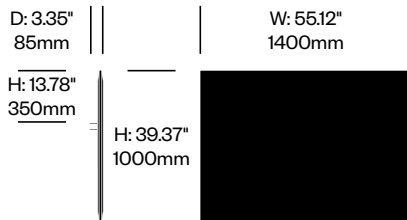

BuzziFrontDesk

BuzziSpace | BuzziSpace Studio | 2013 | Imported from the Netherlands

To order, specify:

1. Product number, including:

1 Bracket type

- 1 BuzziFix L (for worksurfaces with 0.47" to 1.1" thickness)
- 2 BuzziFix L-Plus (for worksurfaces with 1.1 to 1.69" thickness)
- 3 BuzziFix XL (for worksurfaces with 1.1 to 2.28" thickness)

2 Upholstery type

- F Felt
- 2 Fabric

2. Interior upholstery and color

3. Exterior upholstery and color (if contrasting colors specified)

4. Bracket paint color

Desk Mounted Screen with Square Corners, 55.12" x 39.37"

	Number	1 2	Felt	Grade A	Grade B	Grade C	Grade D	Grade E	Grade F
Felt or Fabric	HCBZ-FDS2-55Q	■ ■	1,263.00	1,465.00	1,679.00	1,764.00	1,812.00	2,054.00	
Contrasting Felt or Fabric	HCBZ-FDS2-55Q	■ ■ C	1,542.00	1,744.00	1,958.00	2,043.00	2,091.00	2,333.00