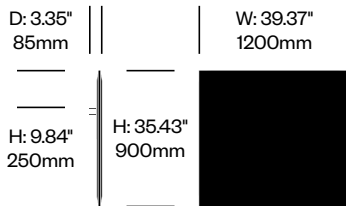

BuzziFrontDesk

BuzziSpace | BuzziSpace Studio | 2013 | Imported from the Netherlands

To order, specify:

1. Product number, including:

1 Bracket type

- 1 BuzziFix L (for worksurfaces with 0.47" to 1.1" thickness)
- 2 BuzziFix L-Plus (for worksurfaces with 1.1 to 1.69" thickness)
- 3 BuzziFix XL (for worksurfaces with 1.1 to 2.28" thickness)

2 Upholstery type

- F Felt
- 2 Fabric

2. Interior upholstery and color

3. Exterior upholstery and color (if contrasting colors specified)

4. Bracket paint color

Desk Mounted Screen with Square Corners, 39.37" x 35.43"

	Number	1	2	Felt	Grade A	Grade B	Grade C	Grade D	Grade E	Grade F
Felt or Fabric	HCBZ-FDS1-39Q	■	■	1,040.00	1,242.00	1,420.00	1,491.00	1,531.00	1,733.00	
Contrasting Felt or Fabric	HCBZ-FDS1-39Q	■	■	C	1,319.00	1,521.00	1,699.00	1,770.00	1,810.00	2,012.00