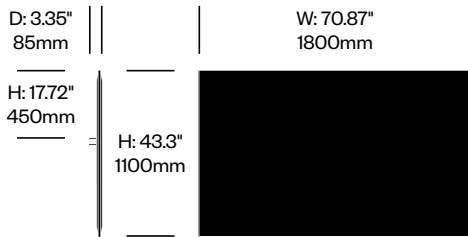

BuzziFrontDesk

BuzziSpace | BuzziSpace Studio | 2013 | Imported from the Netherlands

To order, specify:

1. Product number, including:

1 Bracket type

- 1 BuzziFix L (for worksurfaces with 0.47" to 1.1" thickness)
- 2 BuzziFix L-Plus (for worksurfaces with 1.1 to 1.69" thickness)
- 3 BuzziFix XL (for worksurfaces with 1.1 to 2.28" thickness)

2 Upholstery type

- F Felt
- 2 Fabric

2. Interior upholstery and color

3. Exterior upholstery and color (if contrasting colors specified)

4. Bracket paint color

Desk Mounted Screen with Square Corners, 70.87" x 43.3"

	Number	1	2	Felt	Grade A	Grade B	Grade C	Grade D	Grade E	Grade F
Felt or Fabric	HCBZ-FDS3-70Q	■	■	1,488.00	1,691.00	1,945.00	2,043.00	2,097.00	2,361.00	
Contrasting Felt or Fabric	HCBZ-FDS3-70Q	■	■	C	1,767.00	1,970.00	2,224.00	2,322.00	2,376.00	2,640.00