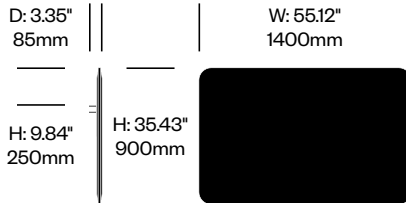

Desk Mounted Screen with Rounded Corners, 55.12" x 35.43"

	Number	1	2	Felt	Grade A	Grade B	Grade C	Grade D	Grade E	Grade F
Felt or Fabric	HCBZ-FDS1-55R	■	■	1,201.00	1,404.00	1,582.00	1,652.00	1,693.00	1,894.00	
Contrasting Felt or Fabric	HCBZ-FDS1-55R	■	■	C	1,480.00	1,683.00	1,861.00	1,931.00	1,972.00	2,173.00