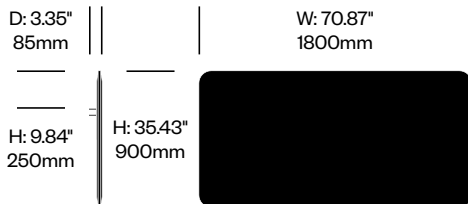

Desk Mounted Screen with Rounded Corners, 70.87" x 35.43"

	Number	1	2	Felt	Grade A	Grade B	Grade C	Grade D	Grade E	Grade F
Felt or Fabric	HCBZ-FDS1-70R	■	■	1,367.00	1,568.00	1,804.00	1,902.00	1,956.00	2,220.00	
Contrasting Felt or Fabric	HCBZ-FDS1-70R	■	■ C	1,646.00	1,847.00	2,083.00	2,181.00	2,235.00	2,499.00