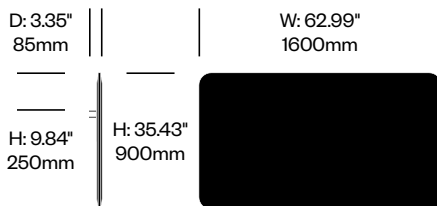

Desk Mounted Screen with Rounded Corners, 62.99" x 35.43"

	Number	1	2	Felt	Grade A	Grade B	Grade C	Grade D	Grade E	Grade F
Felt or Fabric	HCBZ-FDS1-62R	■	■	1,283.00	1,486.00	1,665.00	1,737.00	1,777.00	1,979.00	
Contrasting Felt or Fabric	HCBZ-FDS1-62R	■	■	C	1,562.00	1,765.00	1,944.00	2,016.00	2,056.00	2,258.00