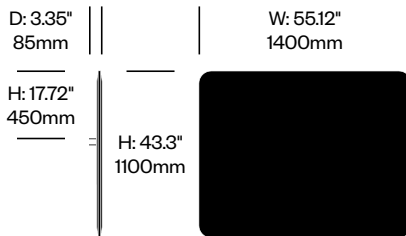

Desk Mounted Screen with Rounded Corners, 55.12" x 43.3"

	Number	1	2	Felt	Grade A	Grade B	Grade C	Grade D	Grade E	Grade F
Felt or Fabric	HCBZ-FDS3-55R	■	■	1,324.00	1,527.00	1,756.00	1,840.00	1,889.00	2,131.00	
Contrasting Felt or Fabric	HCBZ-FDS3-55R	■	■ C	1,603.00	1,806.00	2,035.00	2,119.00	2,168.00	2,410.00