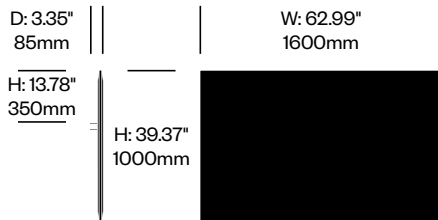

BuzziFrontDesk

BuzziSpace | BuzziSpace Studio | 2013 | Imported from the Netherlands

To order, specify:

1. Product number, including:

1 Bracket type

- 1 BuzziFix L (for worksurfaces with 0.47" to 1.1" thickness)
- 2 BuzziFix L-Plus (for worksurfaces with 1.1 to 1.69" thickness)
- 3 BuzziFix XL (for worksurfaces with 1.1 to 2.28" thickness)

2 Upholstery type

- F Felt
- 2 Fabric

2. Interior upholstery and color

3. Exterior upholstery and color (if contrasting colors specified)

4. Bracket paint color

Desk Mounted Screen with Square Corners, 62.99" x 39.37"

	Number	1	2	Felt	Grade A	Grade B	Grade C	Grade D	Grade E	Grade F
Felt or Fabric	HCBZ-FDS2-62Q	■	■	1,344.00	1,548.00	1,779.00	1,850.00	1,891.00	2,092.00	
Contrasting Felt or Fabric	HCBZ-FDS2-62Q	■	■ C	1,623.00	1,827.00	2,058.00	2,129.00	2,170.00	2,371.00