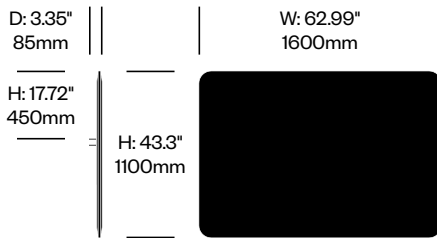

Desk Mounted Screen with Rounded Corners, 62.99" x 43.3"

	Number	1	2	Felt	Grade A	Grade B	Grade C	Grade D	Grade E	Grade F
Felt or Fabric	HCBZ-FDS3-62R	■	■	1,406.00	1,609.00	1,850.00	1,922.00	1,961.00	2,164.00	
Contrasting Felt or Fabric	HCBZ-FDS3-62R	■	■ C	1,685.00	1,888.00	2,129.00	2,201.00	2,240.00	2,443.00