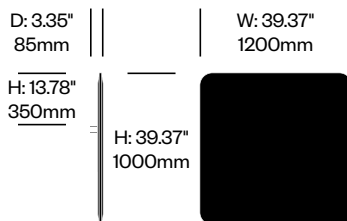

Desk Mounted Screen with Rounded Corners, 39.37" x 39.37"

	Number	1 2	Felt	Grade A	Grade B	Grade C	Grade D	Grade E	Grade F
Felt or Fabric	HCBZ-FDS2-39R	■ ■	1,101.00	1,304.00	1,496.00	1,566.00	1,606.00	1,807.00	
Contrasting Felt or Fabric	HCBZ-FDS2-39R	■ ■ C	1,380.00	1,583.00	1,775.00	1,845.00	1,885.00	2,086.00