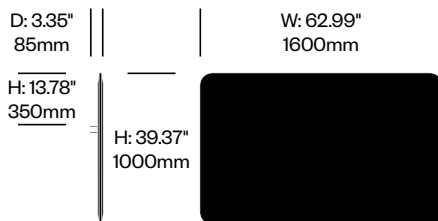

Desk Mounted Screen with Rounded Corners, 62.99" x 39.37"

	Number	1	2	Felt	Grade A	Grade B	Grade C	Grade D	Grade E	Grade F
Felt or Fabric	HCBZ-FDS2-62R	■	■	1,344.00	1,548.00	1,779.00	1,850.00	1,891.00	2,092.00	
Contrasting Felt or Fabric	HCBZ-FDS2-62R	■	■ C	1,623.00	1,827.00	2,058.00	2,129.00	2,170.00	2,371.00