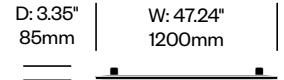

Desk Mounted Screen with Square Corners, 47.24" x 39.37"

	Number	1 2	Felt	Grade A	Grade B	Grade C	Grade D	Grade E	Grade F
Felt or Fabric	HCBZ-FDS2-47Q	■ ■	1,183.00	1,384.00	1,598.00	1,670.00	1,709.00	1,912.00	
Contrasting Felt or Fabric	HCBZ-FDS2-47Q	■ ■ C	1,462.00	1,663.00	1,877.00	1,949.00	1,988.00	2,191.00