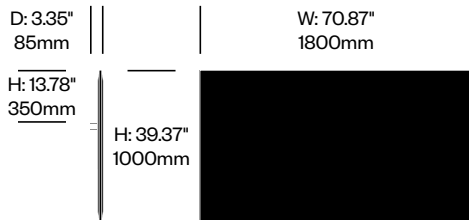

BuzziFrontDesk

BuzziSpace | BuzziSpace Studio | 2013 | Imported from the Netherlands

To order, specify:

1. Product number, including:

1 Bracket type

- 1 BuzziFix L (for worksurfaces with 0.47" to 1.1" thickness)
- 2 BuzziFix L-Plus (for worksurfaces with 1.1 to 1.69" thickness)
- 3 BuzziFix XL (for worksurfaces with 1.1 to 2.28" thickness)

2 Upholstery type

- F Felt
- 2 Fabric

2. Interior upholstery and color

3. Exterior upholstery and color (if contrasting colors specified)

4. Bracket paint color

Desk Mounted Screen with Square Corners, 70.87" x 39.37"

	Number	1 2	Felt	Grade A	Grade B	Grade C	Grade D	Grade E	Grade F
Felt or Fabric	HCBZ-FDS2-70Q	■ ■	1,427.00	1,629.00	1,877.00	1,976.00	2,030.00	2,292.00	
Contrasting Felt or Fabric	HCBZ-FDS2-70Q	■ ■ C	1,706.00	1,908.00	2,156.00	2,255.00	2,309.00	2,571.00