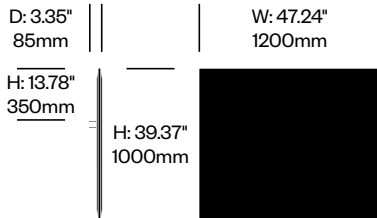

BuzziFrontDesk

BuzziSpace | BuzziSpace Studio | 2013 | Imported from the Netherlands

To order, specify:

1. Product number, including:

1 Bracket type

- 1 BuzziFix L (for worksurfaces with 0.47" to 1.1" thickness)
- 2 BuzziFix L-Plus (for worksurfaces with 1.1 to 1.69" thickness)
- 3 BuzziFix XL (for worksurfaces with 1.1 to 2.28" thickness)

2 Upholstery type

- F Felt
- 2 Fabric

2. Interior upholstery and color

3. Exterior upholstery and color (if contrasting colors specified)

4. Bracket paint color

Desk Mounted Screen with Square Corners, 47.24" x 39.37"

	Number	1 2	Felt	Grade A	Grade B	Grade C	Grade D	Grade E	Grade F
Felt or Fabric	HCBZ-FDS2-47Q	■ ■	1,183.00	1,384.00	1,598.00	1,670.00	1,709.00	1,912.00	
Contrasting Felt or Fabric	HCBZ-FDS2-47Q	■ ■ C	1,462.00	1,663.00	1,877.00	1,949.00	1,988.00	2,191.00