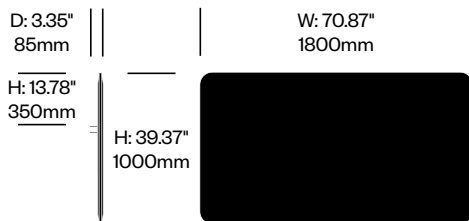

Desk Mounted Screen with Rounded Corners, 70.87" x 39.37"

	Number	1 2	Felt	Grade A	Grade B	Grade C	Grade D	Grade E	Grade F
Felt or Fabric	HCBZ-FDS2-70R	■ ■	1,427.00	1,629.00	1,877.00	1,976.00	2,030.00	2,292.00	
Contrasting Felt or Fabric	HCBZ-FDS2-70R	■ ■ C	1,706.00	1,908.00	2,156.00	2,255.00	2,309.00	2,571.00