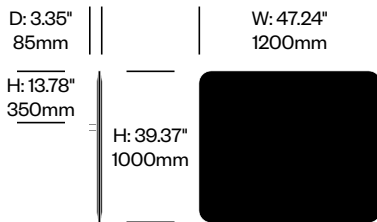

Desk Mounted Screen with Rounded Corners, 47.24" x 39.37"

	Number	1 2	Felt	Grade A	Grade B	Grade C	Grade D	Grade E	Grade F
Felt or Fabric	HCBZ-FDS2-47R	■ ■	1,183.00	1,384.00	1,598.00	1,670.00	1,709.00	1,912.00	
Contrasting Felt or Fabric	HCBZ-FDS2-47R	■ ■ C	1,462.00	1,663.00	1,877.00	1,949.00	1,988.00	2,191.00