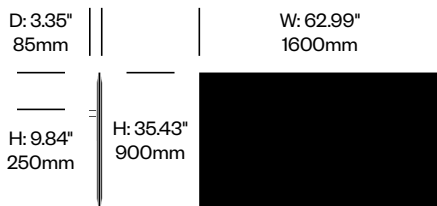

BuzziFrontDesk

BuzziSpace | BuzziSpace Studio | 2013 | Imported from the Netherlands

To order, specify:

1. Product number, including:

1 Bracket type

- 1 BuzziFix L (for worksurfaces with 0.47" to 1.1" thickness)
- 2 BuzziFix L-Plus (for worksurfaces with 1.1 to 1.69" thickness)
- 3 BuzziFix XL (for worksurfaces with 1.1 to 2.28" thickness)

2 Upholstery type

- F Felt
- 2 Fabric

2. Interior upholstery and color

3. Exterior upholstery and color (if contrasting colors specified)

4. Bracket paint color

Desk Mounted Screen with Square Corners, 62.99" x 35.43"

	Number	1	2	Felt	Grade A	Grade B	Grade C	Grade D	Grade E	Grade F
Felt or Fabric	HCBZ-FDS1-62Q	■	■	1,283.00	1,486.00	1,665.00	1,737.00	1,777.00	1,979.00	
Contrasting Felt or Fabric	HCBZ-FDS1-62Q	■	■	C	1,562.00	1,765.00	1,944.00	2,016.00	2,056.00	2,258.00