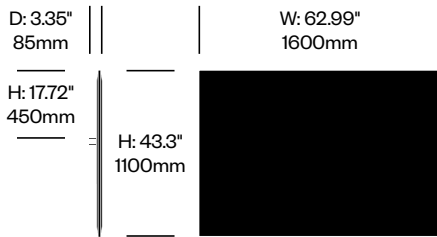

BuzziFrontDesk

BuzziSpace | BuzziSpace Studio | 2013 | Imported from the Netherlands

To order, specify:

1. Product number, including:

1 Bracket type

- 1 BuzziFix L (for worksurfaces with 0.47" to 1.1" thickness)
- 2 BuzziFix L-Plus (for worksurfaces with 1.1 to 1.69" thickness)
- 3 BuzziFix XL (for worksurfaces with 1.1 to 2.28" thickness)

2 Upholstery type

- F Felt
- 2 Fabric

2. Interior upholstery and color

3. Exterior upholstery and color (if contrasting colors specified)

4. Bracket paint color

Desk Mounted Screen with Square Corners, 62.99" x 43.3"

	Number	1	2	Felt	Grade A	Grade B	Grade C	Grade D	Grade E	Grade F
Felt or Fabric	HCBZ-FDS3-62Q	■	■	1,406.00	1,609.00	1,850.00	1,922.00	1,961.00	2,164.00	
Contrasting Felt or Fabric	HCBZ-FDS3-62Q	■	■ C	1,685.00	1,888.00	2,129.00	2,201.00	2,240.00	2,443.00