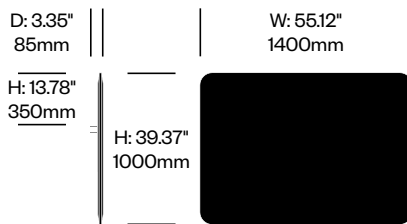

Desk Mounted Screen with Rounded Corners, 55.12" x 39.37"

	Number	1 2	Felt	Grade A	Grade B	Grade C	Grade D	Grade E	Grade F
Felt or Fabric	HCBZ-FDS2-55R	■ ■	1,263.00	1,465.00	1,679.00	1,764.00	1,812.00	2,054.00	
Contrasting Felt or Fabric	HCBZ-FDS2-55R	■ ■ C	1,542.00	1,744.00	1,958.00	2,043.00	2,091.00	2,333.00