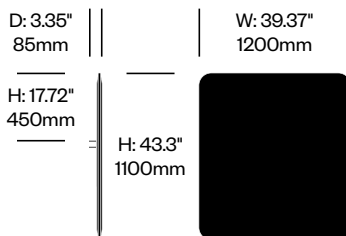

Desk Mounted Screen with Rounded Corners, 39.37" x 43.3"

	Number	1	2	Felt	Grade A	Grade B	Grade C	Grade D	Grade E	Grade F
Felt or Fabric	HCBZ-FDS3-39R	■	■	1,163.00	1,363.00	1,568.00	1,637.00	1,678.00	1,879.00	
Contrasting Felt or Fabric	HCBZ-FDS3-39R	■	■ C	1,442.00	1,642.00	1,847.00	1,916.00	1,957.00	2,158.00