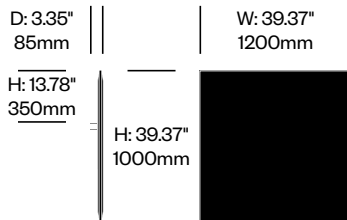

BuzziFrontDesk

BuzziSpace | BuzziSpace Studio | 2013 | Imported from the Netherlands

To order, specify:

1. Product number, including:

1 Bracket type

- 1 BuzziFix L (for worksurfaces with 0.47" to 1.1" thickness)
- 2 BuzziFix L-Plus (for worksurfaces with 1.1 to 1.69" thickness)
- 3 BuzziFix XL (for worksurfaces with 1.1 to 2.28" thickness)

2 Upholstery type

- F Felt
- 2 Fabric

2. Interior upholstery and color

3. Exterior upholstery and color (if contrasting colors specified)

4. Bracket paint color

Desk Mounted Screen with Square Corners, 39.37" x 39.37"

	Number	1 2	Felt	Grade A	Grade B	Grade C	Grade D	Grade E	Grade F
Felt or Fabric	HCBZ-FDS2-39Q	■ ■	1,101.00	1,304.00	1,496.00	1,566.00	1,606.00	1,807.00	
Contrasting Felt or Fabric	HCBZ-FDS2-39Q	■ ■ C	1,380.00	1,583.00	1,775.00	1,845.00	1,885.00	2,086.00