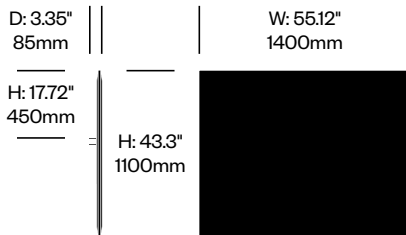

BuzziFrontDesk

BuzziSpace | BuzziSpace Studio | 2013 | Imported from the Netherlands

To order, specify:

1. Product number, including:

1 Bracket type

- 1 BuzziFix L (for worksurfaces with 0.47" to 1.1" thickness)
- 2 BuzziFix L-Plus (for worksurfaces with 1.1 to 1.69" thickness)
- 3 BuzziFix XL (for worksurfaces with 1.1 to 2.28" thickness)

2 Upholstery type

- F Felt
- 2 Fabric

2. Interior upholstery and color

3. Exterior upholstery and color (if contrasting colors specified)

4. Bracket paint color

Desk Mounted Screen with Square Corners, 55.12" x 43.3"

	Number	1	2	Felt	Grade A	Grade B	Grade C	Grade D	Grade E	Grade F
Felt or Fabric	HCBZ-FDS3-55Q	■	■	1,324.00	1,527.00	1,756.00	1,840.00	1,889.00	2,131.00	
Contrasting Felt or Fabric	HCBZ-FDS3-55Q	■	■ C	1,603.00	1,806.00	2,035.00	2,119.00	2,168.00	2,410.00