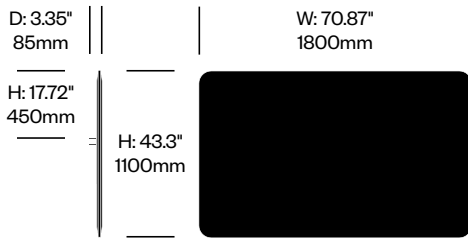

Desk Mounted Screen with Rounded Corners, 70.87" x 43.3"

	Number	1	2	Felt	Grade A	Grade B	Grade C	Grade D	Grade E	Grade F
Felt or Fabric	HCBZ-FDS3-70R	■	■	1,488.00	1,691.00	1,945.00	2,043.00	2,097.00	2,361.00	
Contrasting Felt or Fabric	HCBZ-FDS3-70R	■	■	C	1,767.00	1,970.00	2,224.00	2,322.00	2,376.00	2,640.00