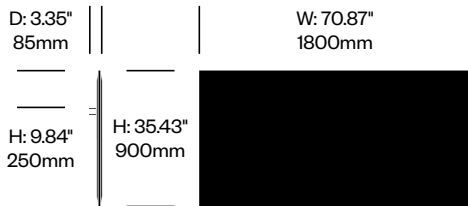

BuzziFrontDesk

BuzziSpace | BuzziSpace Studio | 2013 | Imported from the Netherlands

To order, specify:

1. Product number, including:

1 Bracket type

- 1 BuzziFix L (for worksurfaces with 0.47" to 1.1" thickness)
- 2 BuzziFix L-Plus (for worksurfaces with 1.1 to 1.69" thickness)
- 3 BuzziFix XL (for worksurfaces with 1.1 to 2.28" thickness)

2 Upholstery type

- F Felt
- 2 Fabric

2. Interior upholstery and color

3. Exterior upholstery and color (if contrasting colors specified)

4. Bracket paint color

Desk Mounted Screen with Square Corners, 70.87" x 35.43"

	Number	1	2	Felt	Grade A	Grade B	Grade C	Grade D	Grade E	Grade F
Felt or Fabric	HCBZ-FDS1-70Q	■	■	1,367.00	1,568.00	1,804.00	1,902.00	1,956.00	2,220.00	
Contrasting Felt or Fabric	HCBZ-FDS1-70Q	■	■ C	1,646.00	1,847.00	2,083.00	2,181.00	2,235.00	2,499.00