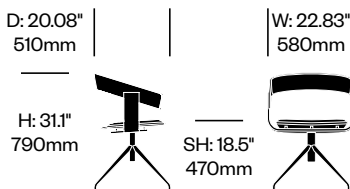

Side Chair with Angled Legs	Number	List Price
Leather Seat	HCBZ-FLSA-1P	2,905.00
Fabric Grade A Seat	HCBZ-FLSA-2P	2,428.00
Fabric Grade B Seat	HCBZ-FLSA-2P	2,524.00
Fabric Grade C Seat	HCBZ-FLSA-2P	2,572.00
Fabric Grade D Seat	HCBZ-FLSA-2P	2,596.00
Wood Seat	HCBZ-FLSA-WP	1,808.00