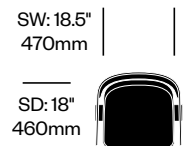

Side Chair with Angled Legs	Number	List Price
Leather Seat	HCBZ-FLSA-1P	2,905.00
Fabric Grade A Seat	HCBZ-FLSA-2P	2,428.00
Fabric Grade B Seat	HCBZ-FLSA-2P	2,524.00
Fabric Grade C Seat	HCBZ-FLSA-2P	2,572.00
Fabric Grade D Seat	HCBZ-FLSA-2P	2,596.00
Wood Seat	HCBZ-FLSA-WP	1,808.00