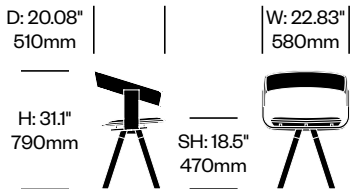

Side Chair	Number	List Price
Leather Seat	HCBZ-FLS4-1W	2,762.00
Fabric Grade A Seat	HCBZ-FLS4-2W	2,285.00
Fabric Grade B Seat	HCBZ-FLS4-2W	2,381.00
Fabric Grade C Seat	HCBZ-FLS4-2W	2,429.00
Fabric Grade D Seat	HCBZ-FLS4-2W	2,453.00
Wood Seat	HCBZ-FLS4-WW	1,666.00