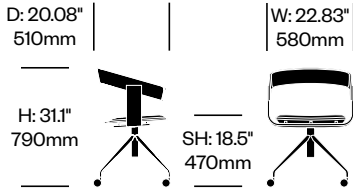

Side Chair	Number	List Price
Leather Seat	HCBZ-FLS4-1W	2,762.00
Fabric Grade A Seat	HCBZ-FLS4-2W	2,285.00
Fabric Grade B Seat	HCBZ-FLS4-2W	2,381.00
Fabric Grade C Seat	HCBZ-FLS4-2W	2,429.00
Fabric Grade D Seat	HCBZ-FLS4-2W	2,453.00
Wood Seat	HCBZ-FLS4-WW	1,666.00

To order, specify:

1. Product number
2. Upholstery and color (if applicable)
3. Frame wood color
4. Base paint color

Side Chair with Angled Legs	Number	List Price
Leather Seat	HCBZ-FLSA-1P	2,905.00
Fabric Grade A Seat	HCBZ-FLSA-2P	2,428.00
Fabric Grade B Seat	HCBZ-FLSA-2P	2,524.00
Fabric Grade C Seat	HCBZ-FLSA-2P	2,572.00
Fabric Grade D Seat	HCBZ-FLSA-2P	2,596.00
Wood Seat	HCBZ-FLSA-WP	1,808.00

BuzziFloat

BuzziSpace | Alain Gilles | 2016 | Imported from the Netherlands

To order, specify:

1. Product number
2. Upholstery and color (if applicable)
3. Frame wood color
4. Base paint color

Conference Chair	Number	List Price
Leather Seat	HCBZ-FLC4-1P	3,001.00
Fabric Grade A Seat	HCBZ-FLC4-2P	2,524.00
Fabric Grade B Seat	HCBZ-FLC4-2P	2,620.00
Fabric Grade C Seat	HCBZ-FLC4-2P	2,668.00
Fabric Grade D Seat	HCBZ-FLC4-2P	2,692.00
Wood Seat	HCBZ-FLC4-WP	1,904.00