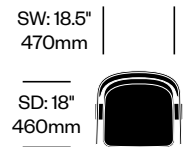

Side Chair	Number	List Price
Leather Seat	HCBZ-FLS4-1W	2,762.00
Fabric Grade A Seat	HCBZ-FLS4-2W	2,285.00
Fabric Grade B Seat	HCBZ-FLS4-2W	2,381.00
Fabric Grade C Seat	HCBZ-FLS4-2W	2,429.00
Fabric Grade D Seat	HCBZ-FLS4-2W	2,453.00
Wood Seat	HCBZ-FLS4-WW	1,666.00