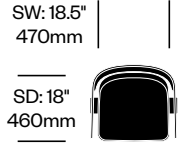

Side Chair	Number	List Price
Leather Seat	HCBZ-FLS4-1W	2,762.00
Fabric Grade A Seat	HCBZ-FLS4-2W	2,285.00
Fabric Grade B Seat	HCBZ-FLS4-2W	2,381.00
Fabric Grade C Seat	HCBZ-FLS4-2W	2,429.00
Fabric Grade D Seat	HCBZ-FLS4-2W	2,453.00
Wood Seat	HCBZ-FLS4-WW	1,666.00

To order, specify:

1. Product number
2. Upholstery and color (if applicable)
3. Frame wood color
4. Base paint color

Side Chair with Angled Legs	Number	List Price
Leather Seat	HCBZ-FLSA-1P	2,905.00
Fabric Grade A Seat	HCBZ-FLSA-2P	2,428.00
Fabric Grade B Seat	HCBZ-FLSA-2P	2,524.00
Fabric Grade C Seat	HCBZ-FLSA-2P	2,572.00
Fabric Grade D Seat	HCBZ-FLSA-2P	2,596.00
Wood Seat	HCBZ-FLSA-WP	1,808.00

BuzziFloat

BuzziSpace | Alain Gilles | 2016 | Imported from the Netherlands

To order, specify:

1. Product number
2. Upholstery and color (if applicable)
3. Frame wood color
4. Base paint color

Conference Chair	Number	List Price
Leather Seat	HCBZ-FLC4-1P	3,001.00
Fabric Grade A Seat	HCBZ-FLC4-2P	2,524.00
Fabric Grade B Seat	HCBZ-FLC4-2P	2,620.00
Fabric Grade C Seat	HCBZ-FLC4-2P	2,668.00
Fabric Grade D Seat	HCBZ-FLC4-2P	2,692.00
Wood Seat	HCBZ-FLC4-WP	1,904.00