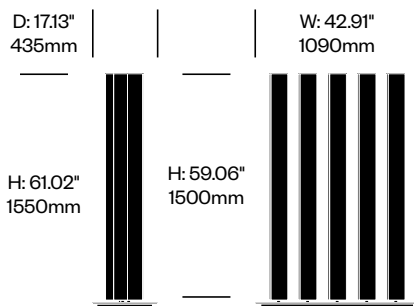

BuzziBlinds

BuzziSpace | Alain Gilles | 2011 | Imported from the Netherlands

To order, specify:

1. Product number, including:

1 Upholstery type

- ☐ Felt
- ☒ Fabric

1. Upholstery and color
2. Contrasting upholstery and color (if applicable)
3. Base paint color

Medium Classic Screen with Curved Base

	Number	1	Felt	Grade A	Grade B	Grade C	Grade D	Grade E	Grade F
Felt or Fabric	HCBZ-BDC2-C		3,717.00	4,395.00	4,877.00	5,073.00	5,182.00	5,730.00	
Contrasting Felt or Fabric	HCBZ-BDC2-C	C	4,034.00	4,712.00	5,194.00	5,390.00	5,499.00	6,047.00	

Medium Classic Screen with Curved Base on Casters

	Number	1	Felt	Grade A	Grade B	Grade C	Grade D	Grade E	Grade F
Felt or Fabric	HCBZ-BDC2-CC		4,067.00	4,745.00	5,227.00	5,423.00	5,532.00	6,080.00	
Contrasting Felt or Fabric	HCBZ-BDC2-CC	C	4,384.00	5,062.00	5,544.00	5,740.00	5,849.00	6,397.00