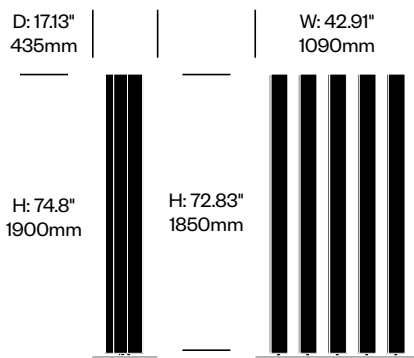

Large Classic Screen with Curved Base

	Number	1	Felt	Grade A	Grade B	Grade C	Grade D	Grade E	Grade F
Felt or Fabric	HCBZ-BDC3-C		3,964.00	4,640.00	5,231.00	5,466.00	5,598.00	6,269.00	
Contrasting Felt or Fabric	HCBZ-BDC3-C	C	4,281.00	4,957.00	5,548.00	5,783.00	5,915.00	6,586.00	

Large Classic Screen with Curved Base on Casters

	Number	1	Felt	Grade A	Grade B	Grade C	Grade D	Grade E	Grade F
Felt or Fabric	HCBZ-BDC3-CC		4,314.00	4,990.00	5,581.00	5,816.00	5,948.00	6,619.00	
Contrasting Felt or Fabric	HCBZ-BDC3-CC	C	4,631.00	5,307.00	5,898.00	6,133.00	6,265.00	6,936.00