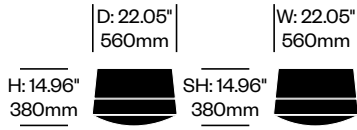

Kvadrat® Hero (BHR)

Fabric Grade D

Kvadrat® Tonus 4 (BT4)

BuzziBalance

BuzziSpace | 13&9 Design | 2016 | Imported from the Netherlands

To order, specify:

1. Product number
2. Upholstery and color

Low Small Pouf	Number	Grade A	Grade B	Grade C	Grade D
Fabric	HCBZ-BAP1-2	2,920.00	3,025.00	3,064.00	3,089.00

High Small Pouf	Number	Grade A	Grade B	Grade C	Grade D
Fabric	HCBZ-BAP2-2	3,168.00	3,324.00	3,388.00	3,424.00

Large Pouf	Number	Grade A	Grade B	Grade C	Grade D
Fabric	HCBZ-BAP3-2	5,621.00	5,844.00	5,935.00	5,984.00

BuzziBalance

BuzziSpace | 13&9 Design | 2016 | Imported from the Netherlands

To order, specify:

1. Product number

H: 2.76" 70mm	D: 21.65" 550mm	H: 2.76" 70mm	W: 21.65" 550mm
------------------	--------------------	------------------	--------------------

Ø: 21.65" 550mm

Small Board	Number	List Price
Wood	HCBZ-BAAB-1W	1,204.00

H: 2.76" 70mm	D: 38.19" 970mm	H: 2.76" 70mm	W: 38.19" 970mm
------------------	--------------------	------------------	--------------------