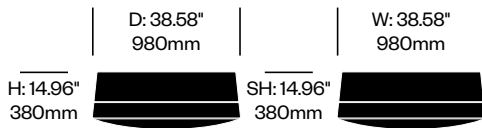

Kvadrat® Hero (BHR)

Fabric Grade D

Kvadrat® Tonus 4 (BT4)

BuzziBalance

BuzziSpace | 13&9 Design | 2016 | Imported from the Netherlands

To order, specify:

1. Product number
2. Upholstery and color

Low Small Pouf	Number	Grade A	Grade B	Grade C	Grade D
Fabric	HCBZ-BAP1-2	2,920.00	3,025.00	3,064.00	3,089.00

High Small Pouf	Number	Grade A	Grade B	Grade C	Grade D
Fabric	HCBZ-BAP2-2	3,168.00	3,324.00	3,388.00	3,424.00

Large Pouf	Number	Grade A	Grade B	Grade C	Grade D
Fabric	HCBZ-BAP3-2	5,621.00	5,844.00	5,935.00	5,984.00