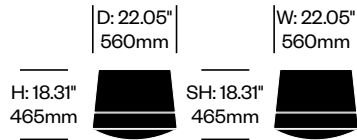

Kvadrat® Hero (BHR)

Fabric Grade D

Kvadrat® Tonus 4 (BT4)

BuzziBalance

BuzziSpace | 13&9 Design | 2016 | Imported from the Netherlands

To order, specify:

1. Product number
2. Upholstery and color

Low Small Pouf	Number	Grade A	Grade B	Grade C	Grade D
Fabric	HCBZ-BAP1-2	2,920.00	3,025.00	3,064.00	3,089.00

High Small Pouf	Number	Grade A	Grade B	Grade C	Grade D
Fabric	HCBZ-BAP2-2	3,168.00	3,324.00	3,388.00	3,424.00

Large Pouf	Number	Grade A	Grade B	Grade C	Grade D
Fabric	HCBZ-BAP3-2	5,621.00	5,844.00	5,935.00	5,984.00

BuzziBalance

BuzziSpace | 13&9 Design | 2016 | Imported from the Netherlands

To order, specify:

1. Product number

H: 2.76" 70mm	D: 21.65" 550mm	H: 2.76" 70mm	W: 21.65" 550mm
------------------	--------------------	------------------	--------------------

Ø: 21.65" 550mm

Small Board	Number	List Price
Wood	HCBZ-BAAB-1W	1,204.00

H: 2.76" 70mm	D: 38.19" 970mm	H: 2.76" 70mm	W: 38.19" 970mm
------------------	--------------------	------------------	--------------------