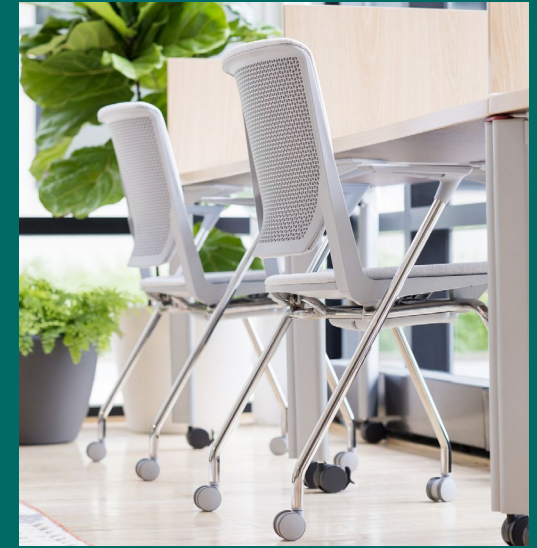

Very® seating features chairs and stools for private offices, conferencing, cafeterias, medical centers, classrooms—and all points in between. It's a multi-dimensional family with a broad application range, fresh colors, essential ergonomics, and comfort—proving you value for your people and how they feel at work.

## A Chair for Every Purpose

There's a Very chair for everyone. The task chair features patented asymmetrical lumbar support, and supportive mesh to enhance comfort. Easy-to-use adjustments let each person precisely tune Very to their preferences. Seminar and conference seating provide intuitive recline and side-to-side torsional flex for mobility and comfort.