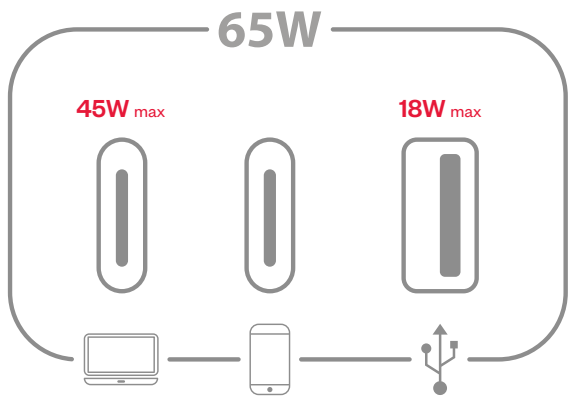

# Belong Power 65W Charging Guide

The Belong Power 65W power suite and power cube offer rapid charging when and where you need it. The following explains the wattage distribution at each port based on the type and number of devices plugged in to charge.

## Single-Port Charging

One device plugged into one of the three charging ports. No other charging ports utilized.

## Two-Port Charging

Two devices plugged into two of the three charging ports. Third port is not utilized.