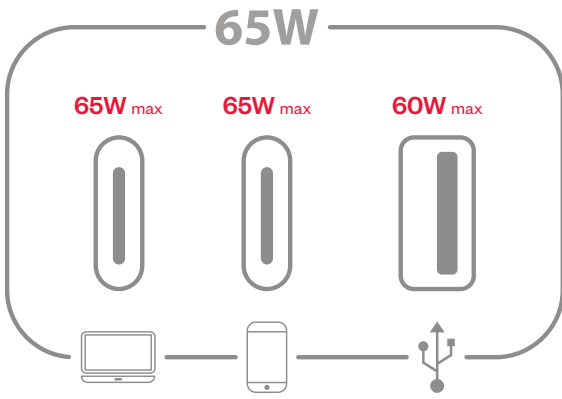

# Belong Power 65W Charging Guide

The Belong Power 65W power suite and power cube offer rapid charging when and where you need it. The following explains the wattage distribution at each port based on the type and number of devices plugged in to charge.

## Single-Port Charging

One device plugged into one of the three charging ports. No other charging ports utilized.

## Two-Port Charging

Two devices plugged into two of the three charging ports. Third port is not utilized.

## Three-Port Charging

Three devices plugged into all three of the charging ports.

*Belong power suite, power cube, and plug strip are not designed or UL/CSA listed for "daisy-chain" applications.*