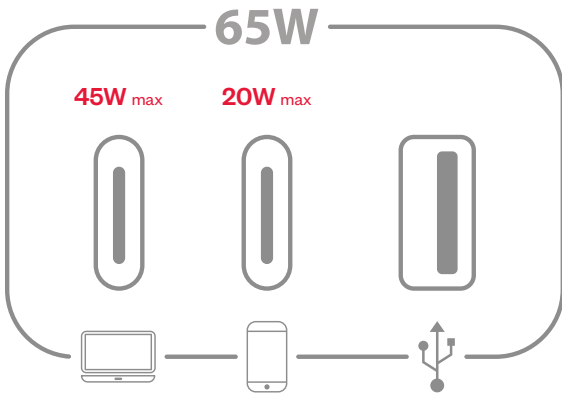

# Belong Power 65W Charging Guide

The Belong Power 65W power suite and power cube offer rapid charging when and where you need it. The following explains the wattage distribution at each port based on the type and number of devices plugged in to charge.

## Single-Port Charging

One device plugged into one of the three charging ports. No other charging ports utilized.

## Two-Port Charging

Two devices plugged into two of the three charging ports. Third port is not utilized.