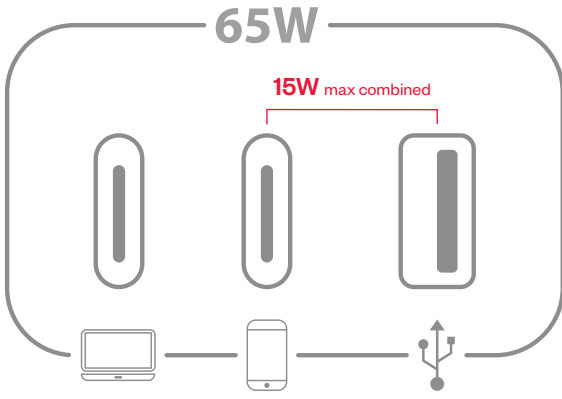

# Belong Power 65W Charging Guide

The Belong Power 65W power suite and power cube offer rapid charging when and where you need it. The following explains the wattage distribution at each port based on the type and number of devices plugged in to charge.

## Single-Port Charging

One device plugged into one of the three charging ports. No other charging ports utilized.

## Two-Port Charging

Two devices plugged into two of the three charging ports. Third port is not utilized.