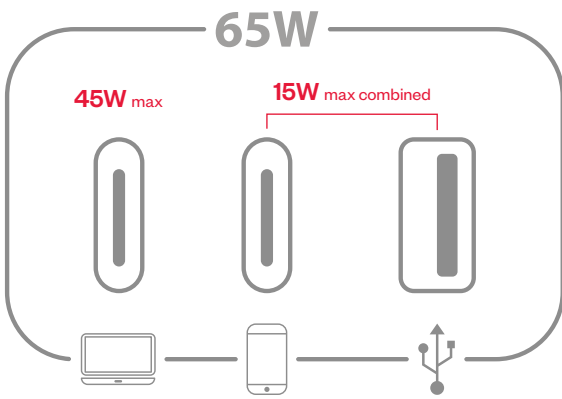

# Belong Power 65W Charging Guide

The Belong Power 65W power suite and power cube offer rapid charging when and where you need it. The following explains the wattage distribution at each port based on the type and number of devices plugged in to charge.

## Single-Port Charging

One device plugged into one of the three charging ports. No other charging ports utilized.

## Two-Port Charging

Two devices plugged into two of the three charging ports. Third port is not utilized.

## Three-Port Charging

Three devices plugged into all three of the charging ports.

*Belong power suite, power cube, and plug strip are not designed or UL/CSA listed for "daisy-chain" applications.*