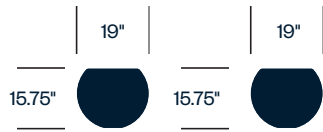

Occasional Table

Finishes

Trim Color

- Anthracite
- Orange
- Red
- Volcanic Lava
- White
- White Carrara