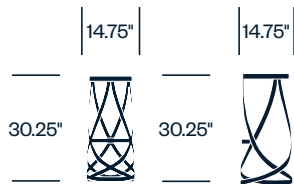

HAWORTH collection

Ribbon cappellini

Stools

Laser-cut and folded metal strips curve gracefully to form the unique structure of the Ribbon stool. An optional magnetic cushion adds comfort. Ribbon creates a fun look for cafés, kitchenettes, tech bars, informal meeting spaces, and break rooms.

Features

- Two heights: 17.25", 30.25"
- The high stool has a footrest in transparent plastic
- The magnetic cushion is fully upholstered; same diameter as the stools

Low Stool

High Stool

Upholstery and Finishes