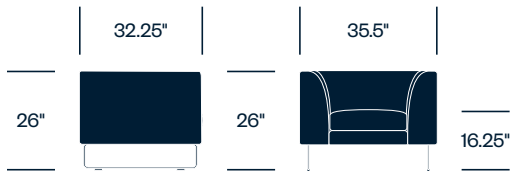

Features

- Constructed of structured wood, a wire-base metal frame, and foam padding
- Stainless steel base
- Comfortable foam cushions
- Seats are supported by elastic belts

Lounge Chair

Two Seat Sofa

Three Seat Sofa