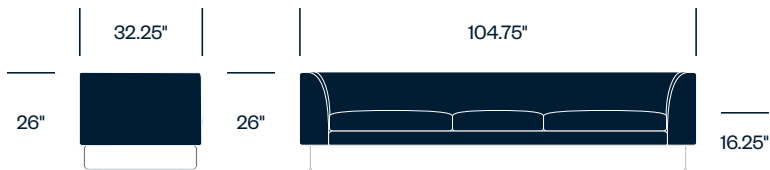

Wide Three Seat Sofa

Upholstery/Finishes

Leather

Pelle Frau ColorSphere
Customer's Own Leather

Fabric

Kvadrat Divina 3
Kvadrat Divina Melange 3
Kvadrat Hallingdal 65
Kvadrat Steelcut Trio 3
Customer's Own Material

Faux Leather

Ecopelle
Customer's Own Material

Base Trim

Matte Anthracite
Matte Mud
Matte White
Satined Stainless Steel