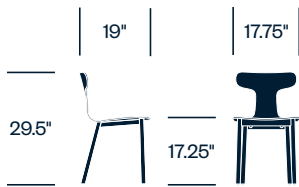

HAWORTH collection

**Bac One** cappellini

Guest Seating

The Bac One side chair shares the light form and refined, artful contours of the original Bac chair, but without the arms—adding flexibility for informal settings. Its warm, inviting design complements Bac tables and Bac Two chairs in dining spaces, cafés, and informal conference rooms.

## Side Chair