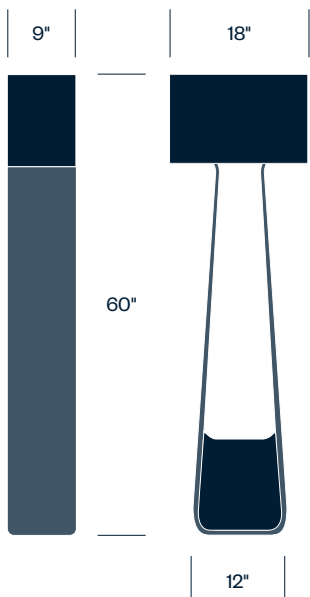

Features

- Floor or table light
- Three table light sizes
- Polyester mesh shade with an acrylic body
- Fully dimmable LED light
- Fabric cord

Certifications

- UL Listed
- CE Certified

HAWORTH collection

Tube Top Designed by Peter Stathis

Small Table Light

Medium Table Light

Large Table Light

Floor Light

Specifications

Bulb Type:	LED
Voltage:	120/240V
Power Consumption:	6 watts (small table light) 13 watts (medium and large table lights, floor light)
Color Temperature:	3,000K
Luminosity:	500 lumens (small table light) 1,440 lumens (medium and large table lights, floor light)
Luminaire Efficacy:	85 lumens/watt (small table light) 110 lumens/watt (medium and large table lights, floor light)
Color Rendition Index:	85
Rated Lifespan:	20,000 hours (small table light) 15,000 hours (medium and large table lights, floor light)
Power Cord:	8 feet

Trim Colors

Small Table Light

White shade, Green body
White shade, Cobalt body
White shade, Hot Pink body
White shade, Ruby Red body
White shade, Sky Blue body
White shade, Yellow body

Table and Floor Lights