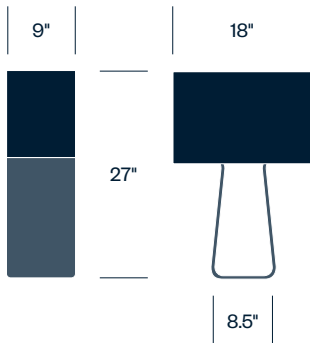

Features

- Floor or table light
- Three table light sizes
- Polyester mesh shade with an acrylic body
- Fully dimmable LED light
- Fabric cord

Certifications

- UL Listed
- CE Certified

HAWORTH collection

Tube Top Designed by Peter Stathis

Small Table Light

Medium Table Light

Large Table Light

Floor Light

Specifications

Bulb Type:	LED
Voltage:	120/240V
Power Consumption:	6 watts (small table light) 13 watts (medium and large table lights, floor light)
Color Temperature:	3,000K
Luminosity:	500 lumens (small table light) 1,440 lumens (medium and large table lights, floor light)
Luminaire Efficacy:	85 lumens/watt (small table light) 110 lumens/watt (medium and large table lights, floor light)
Color Rendition Index:	85
Rated Lifespan:	20,000 hours (small table light) 15,000 hours (medium and large table lights, floor light)
Power Cord:	8 feet