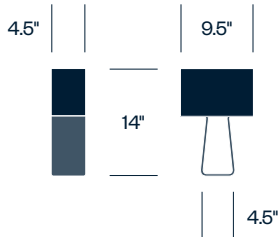

Features

- Floor or table light
- Three table light sizes
- Polyester mesh shade with an acrylic body
- Fully dimmable LED light
- Fabric cord

Certifications

- UL Listed
- CE Certified

HAWORTH collection

Tube Top Designed by Peter Stathis

Small Table Light

Medium Table Light

Large Table Light

Floor Light

Specifications

Bulb Type:	LED
Voltage:	120/240V
Power Consumption:	6 watts (small table light) 13 watts (medium and large table lights, floor light)
Color Temperature:	3,000K
Luminosity:	500 lumens (small table light) 1,440 lumens (medium and large table lights, floor light)
Luminaire Efficacy:	85 lumens/watt (small table light) 110 lumens/watt (medium and large table lights, floor light)
Color Rendition Index:	85
Rated Lifespan:	20,000 hours (small table light) 15,000 hours (medium and large table lights, floor light)
Power Cord:	8 feet