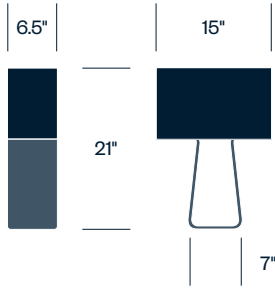

Features

- Floor or table light
- Three table light sizes
- Polyester mesh shade with an acrylic body
- Fully dimmable LED light
- Fabric cord

Certifications

- UL Listed
- CE Certified

HAWORTH collection

Tube Top Designed by Peter Stathis

Small Table Light

Medium Table Light

Large Table Light

Floor Light

Specifications

Bulb Type:	LED
Voltage:	120/240V
Power Consumption:	6 watts (small table light) 13 watts (medium and large table lights, floor light)
Color Temperature:	3,000K
Luminosity:	500 lumens (small table light) 1,440 lumens (medium and large table lights, floor light)
Luminaire Efficacy:	85 lumens/watt (small table light) 110 lumens/watt (medium and large table lights, floor light)
Color Rendition Index:	85
Rated Lifespan:	20,000 hours (small table light) 15,000 hours (medium and large table lights, floor light)
Power Cord:	8 feet