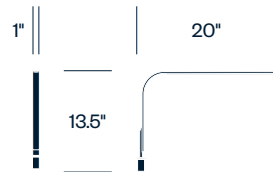

HAWORTH collection

LIM 360 Pablo

Lighting

Combining sophistication with sustainability, LIM360 is a high-performance LED task lamp, ideal for personal workspaces in executive offices, touchdown areas, private offices, and libraries. It offers seamless, 360° arm rotation and an integrated USB port in the base.

Table Light

Grommet Mounted Light

Features

- Table light or grommet-mounted
- Table light has scratch-resistant aluminum base ring with wood or plastic magnetic base insert
- Aluminum arm
- Full-range dim control
- 50,000-hour LED lifespan

Certifications

- CE Certified
- ETL Listed
- PSE Certified
- RoHS Certified

Specifications

Bulb Type:	LED
Voltage:	120/220V 60Hz
Power Consumption:	7 watts
Color Temperature:	3,000K
Luminosity:	383 lumens
Luminaire Efficacy:	54 lumens/watt
Color Rendition Index:	85
Rated Lifespan:	50,000 hours
Power Cord:	10 feet