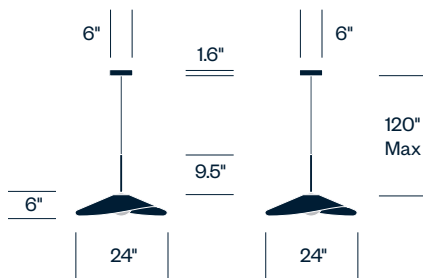

HAWORTH collection

Bola Felt Pablo

Lighting

Bola Felt features a playfully expressive felted shade with a soft, pliable conical structure and two colored layers of undulating wool, inside and out. Suspend LED lights individually or in groupings to create a lasting impression in social or high-impresion spaces.

Pendant Light, 24"

Pendant Light, 32"

Certifications

- CE Certified
- ETL Listed

Specifications

Bulb Type:	High-output LED
Voltage:	120V or 277V 50/60Hz
Power Consumption:	15 watts (pendant light, 22") 20 watts (pendant light, 32")
Color Temperature:	2,7000K
Luminosity:	1,160 lumens (pendant light, 24") 1,550 lumens (pendant light, 32")
Luminaire Efficacy:	57 lumens/watt
Color Rendition Index:	95
Rated Lifespan:	50,000 hours
Power Cord:	10 feet (field cuttable)