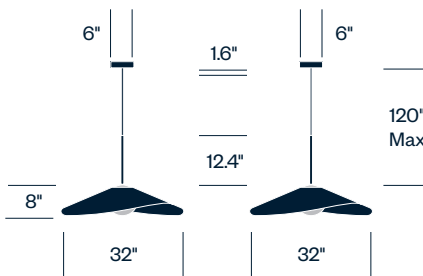

HAWORTH collection

Bola Felt Pablo

Lighting

Bola Felt features a playfully expressive felted shade with a soft, pliable conical structure and two colored layers of undulating wool, inside and out. Suspend LED lights individually or in groupings to create a lasting impression in social or high-impresion spaces.

Pendant Light, 24"

Pendant Light, 32"

Certifications

- CE Certified
- ETL Listed

Specifications

Bulb Type:	High-output LED
Voltage:	120V or 277V 50/60Hz
Power Consumption:	15 watts (pendant light, 22") 20 watts (pendant light, 32")
Color Temperature:	2,7000K
Luminosity:	1,160 lumens (pendant light, 24") 1,550 lumens (pendant light, 32")
Luminaire Efficacy:	57 lumens/watt
Color Rendition Index:	95
Rated Lifespan:	50,000 hours
Power Cord:	10 feet (field cuttable)