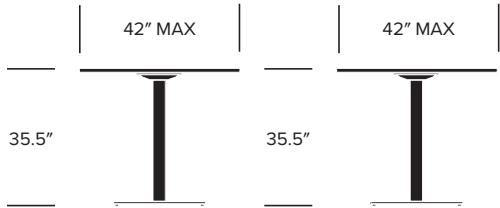

## Round, Square, or Rectangle Bar Height Tables Grappa Base

---

## Round, Square, or Rectangle Standard Height Tables Grappa Grande (20" Square) Base

---

## Round, Square, or Rectangle Counter Height Tables Grappa Grande Base

---

## Round, Square, or Rectangle Bar Height Tables Grappa Grande Base

---