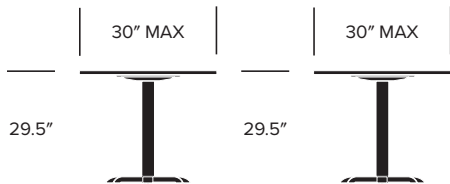

## Round, Square, or Rectangle Counter Height Tables Grappa Grande Base

---

## Round, Square, or Rectangle Bar Height Tables Grappa Grande Base

---

## Rectangle Standard Height Tables Madeleine (41" w x 23.25" d) Base

---

## Round, Square, or Rectangle Standard Height Tables Sherry (22" w x 22" d) Base

---