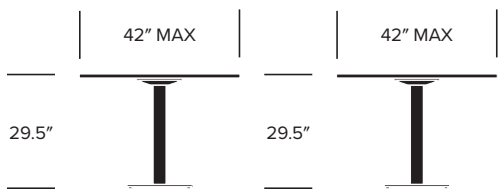

## Round or Square Bar Height Tables Demi-Sec Grande Base

---

## Round, Square, or Rectangle Standard Height Tables Grappa (17" Square) Base

---