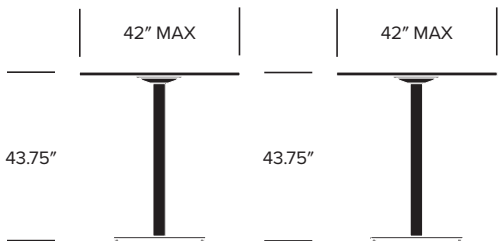

## Round, Square, or Rectangle Bar Height Tables Grappa Base

---

## Round, Square, or Rectangle Standard Height Tables Grappa Grande (20" Square) Base

---

## Round, Square, or Rectangle Counter Height Tables Grappa Grande Base

---

## Round, Square, or Rectangle Bar Height Tables Grappa Grande Base

---