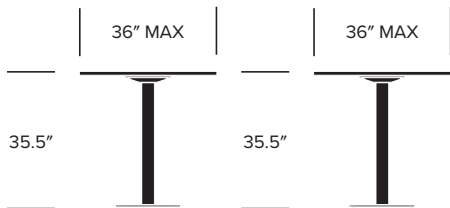

Round, Square, or Rectangle Counter Height Tables Grappa Base

---