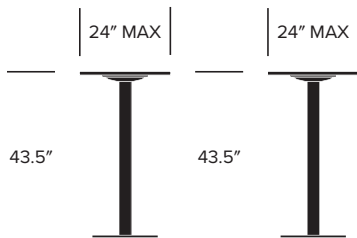

## Round or Square Standard Height Tables Demi-Sec (17" Round) Base

## Round, Square, or Rectangle Standard Height Tables Demi-Sec Grande (24" Round) Base