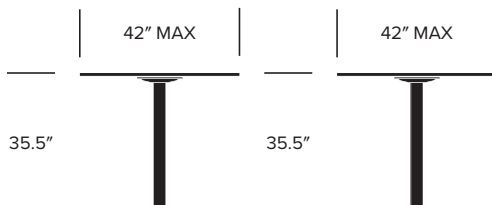

Round, Square, or Rectangle Counter Height Tables Demi-Sec Grande Base

FINISHES

Top HPL (Indoor Use Only)

Grey (JH1-86)
Interior Wenge (JH1-4)
White (JH1-1)

Top Aluminum

Bronze (JP1-40)
Graphite (JP1-81)
Mercury (JP1-83)
Silver (JP1-24)
Talc (JP1-73)
White (JP1-20)

Top Wood

Natural Teak (JW1-97)

Top CHPL

Concrete (JH2-95)
Ebony (JH2-18)
Grey (JH2-86)
White (JH2-1)

Base Trim (Demi-Sec and Demi-Sec Grande)

Bronze (JP1-40)
Graphite (JP1-81)
Mercury (JP1-83)
Silver (JP1-24)
Talc (JP1-73)
White (JP1-20)
Brushed Stainless Steel (JS1-99)

Base Trim (Grappa and Grappa Grande)

Brushed Stainless Steel (JS1-STLS)

Base Trim (Madeleine)

Brushed Aluminum (JA1-ALBR)

Base Paint (Sherry)

Bronze (JP1-40)
Graphite (JP1-81)
Silver (JP1-24)
Talc (JP1-73)