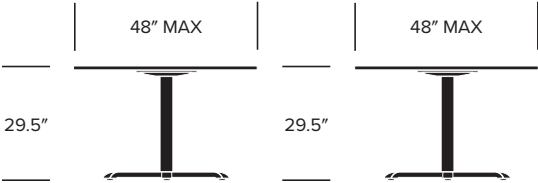

## Rectangle Standard Height Tables Madeleine (41" w x 23.25" d) Base

---

## Round, Square, or Rectangle Standard Height Tables Sherry (22" w x 22" d) Base

---

## Round, Square, or Rectangle Standard Height Tables Sherry Midi (30" w x 30" d) Base

---

**Round, Square, or Rectangle Standard Height Tables  
Sherry Grande (30" w x 30" d) Base**

---

**Round, Square, or Rectangle Standard Height Tables  
Sherry Rectangle (30" w x 22" d) Base**