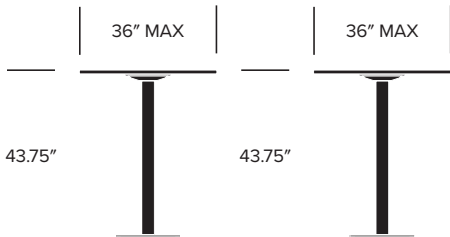

## Round or Square Bar Height Tables Demi-Sec Grande Base

---

## Round, Square, or Rectangle Standard Height Tables Grappa (17" Square) Base

---

## Round, Square, or Rectangle Counter Height Tables Grappa Base

---

## Round, Square, or Rectangle Bar Height Tables Grappa Base

---