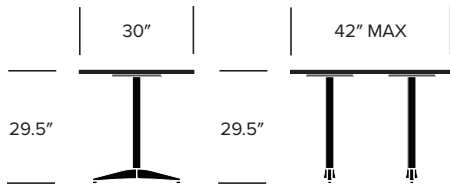

Rectangle Standard Height Tables Madeleine (41" w x 23.25" d) Base

---