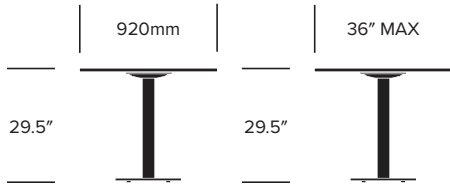

## Round or Square Standard Height Tables Demi-Sec (17" Round) Base

## Round, Square, or Rectangle Standard Height Tables Demi-Sec Grande (24" Round) Base