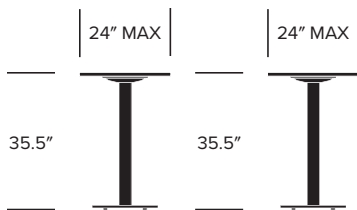

Round or Square Counter Height Tables Demi-Sec Base