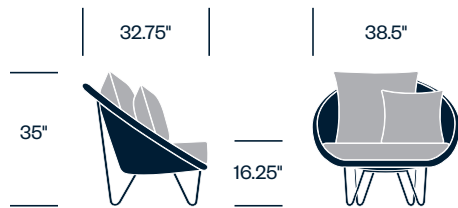

Cocoon Chair