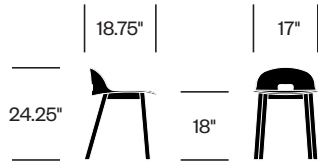

Side Chair with Low Back