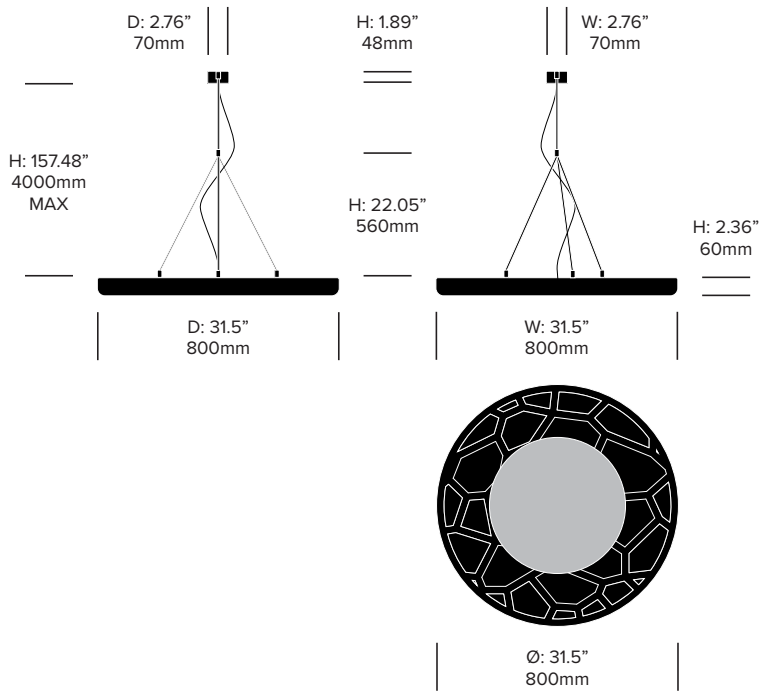

Small Pendant, 3D Drop

BuzziMoon

BuzziSpace | BuzziSpace Studio | 2016 | Imported from the Netherlands

Small Pendant, 3D Leaf

Small Pendant, 3D Rib

BuzziMoon

BuzziSpace | BuzziSpace Studio | 2016 | Imported from the Netherlands