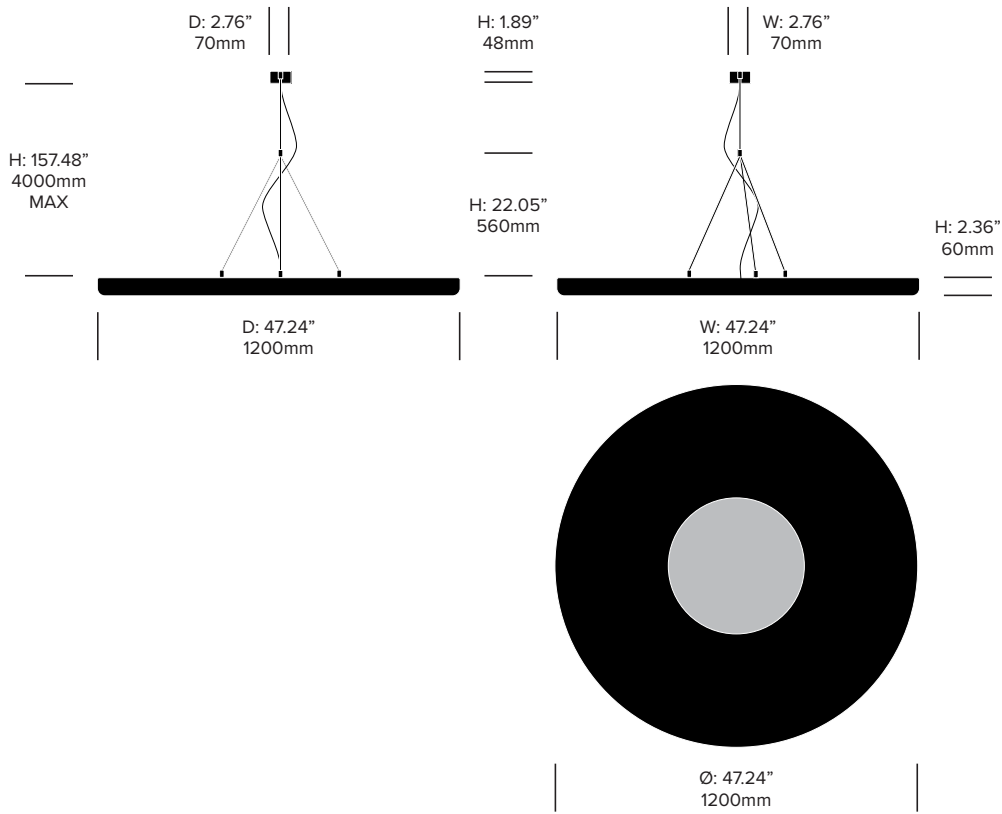

BuzziMoon

BuzziSpace | BuzziSpace Studio | 2016 | Imported from the Netherlands

Large Pendant, Flat