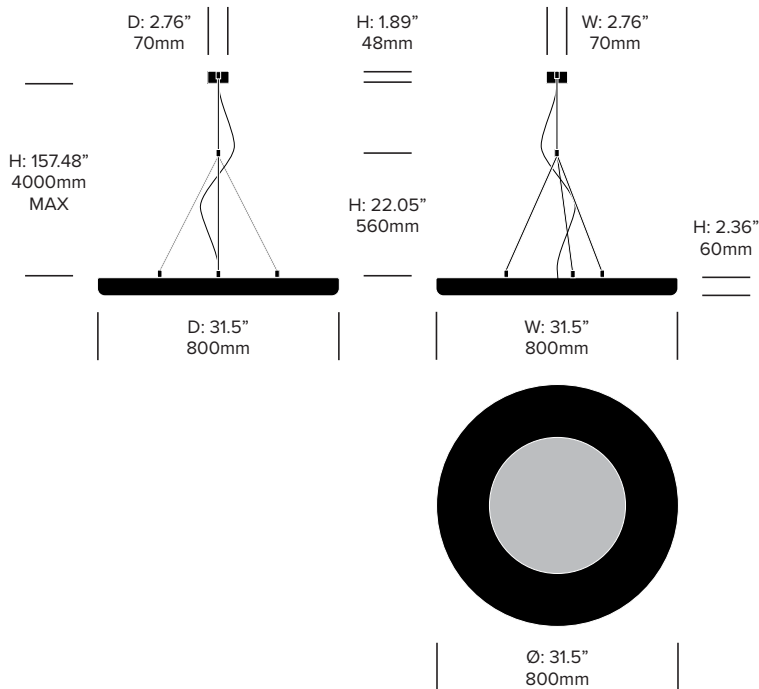

BuzziMoon

BuzziSpace | BuzziSpace Studio | 2016 | Imported from the Netherlands

Small Pendant, Flat