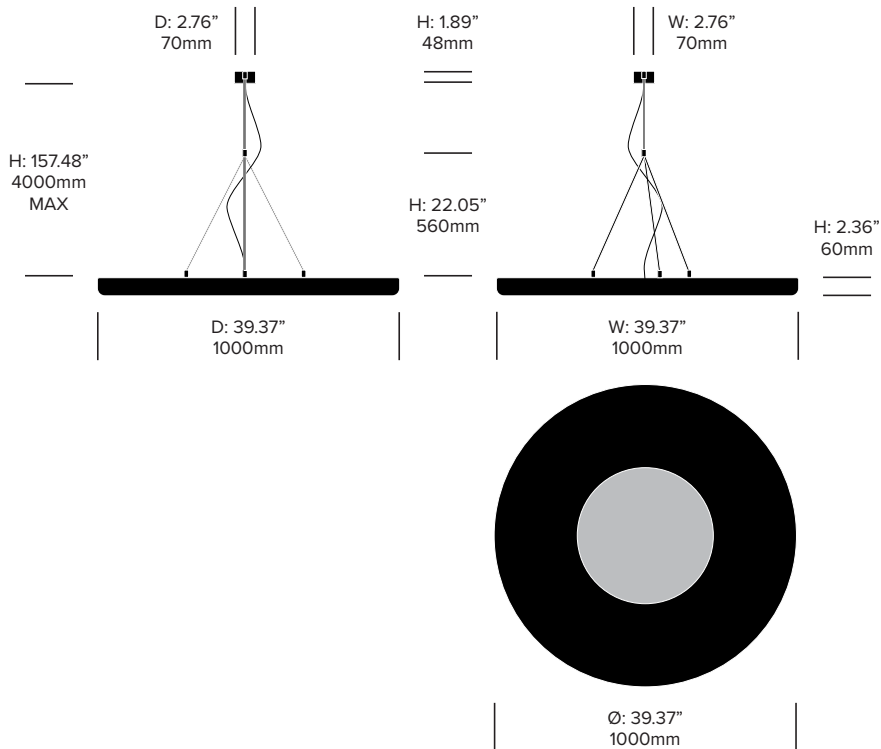

BuzziMoon

BuzziSpace | BuzziSpace Studio | 2016 | Imported from the Netherlands

Medium Pendant, Flat