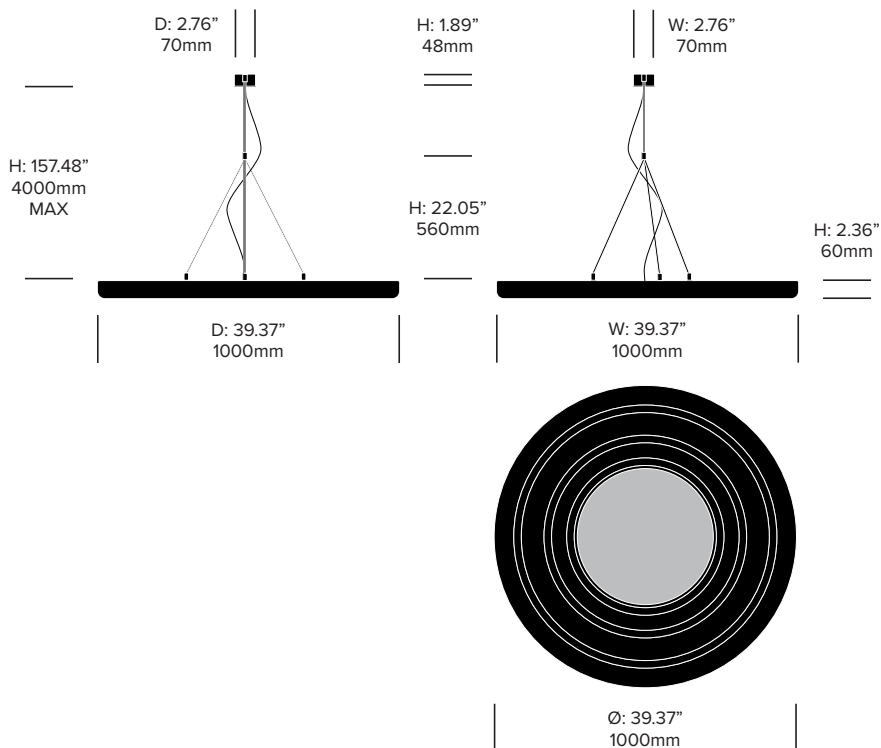

Medium Pendant, 3D Drop