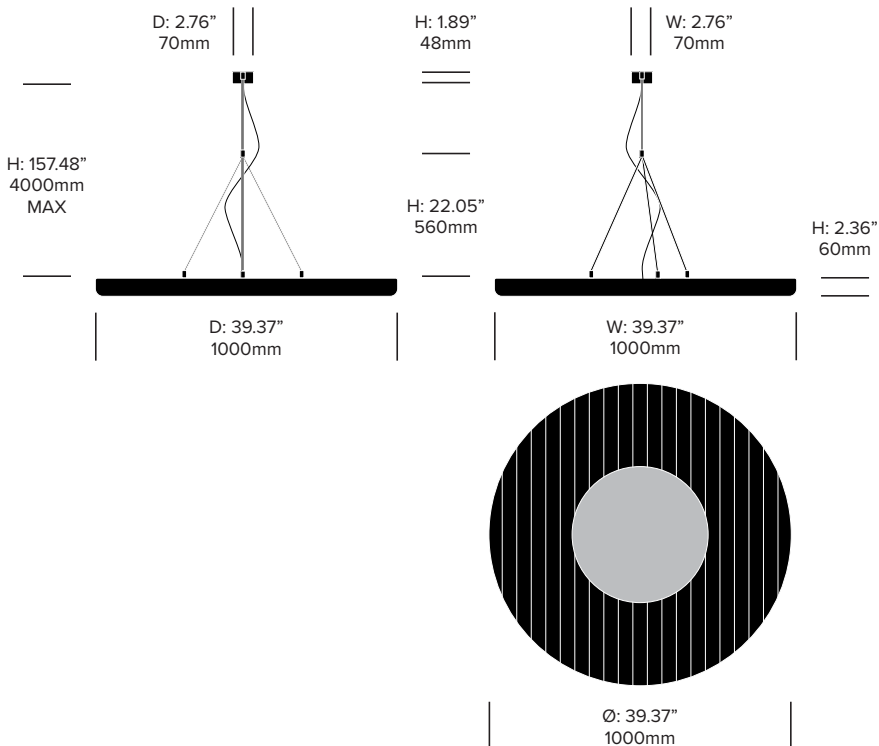

Medium Pendant, Flat

Medium Pendant, 3D Drop

BuzziMoon

BuzziSpace | BuzziSpace Studio | 2016 | Imported from the Netherlands

Medium Pendant, Leaf

Medium Pendant, 3D Rib

BuzziMoon

BuzziSpace | BuzziSpace Studio | 2016 | Imported from the Netherlands