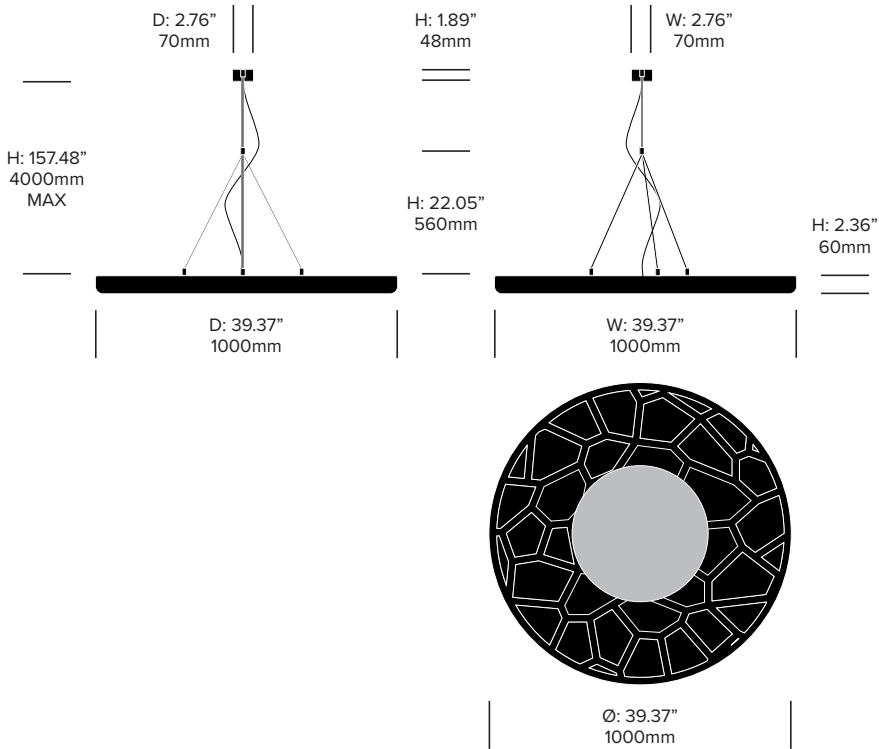

Medium Pendant, Flat

Medium Pendant, 3D Drop

BuzziMoon

BuzziSpace | BuzziSpace Studio | 2016 | Imported from the Netherlands

Medium Pendant, Leaf

Medium Pendant, 3D Rib

BuzziMoon

BuzziSpace | BuzziSpace Studio | 2016 | Imported from the Netherlands