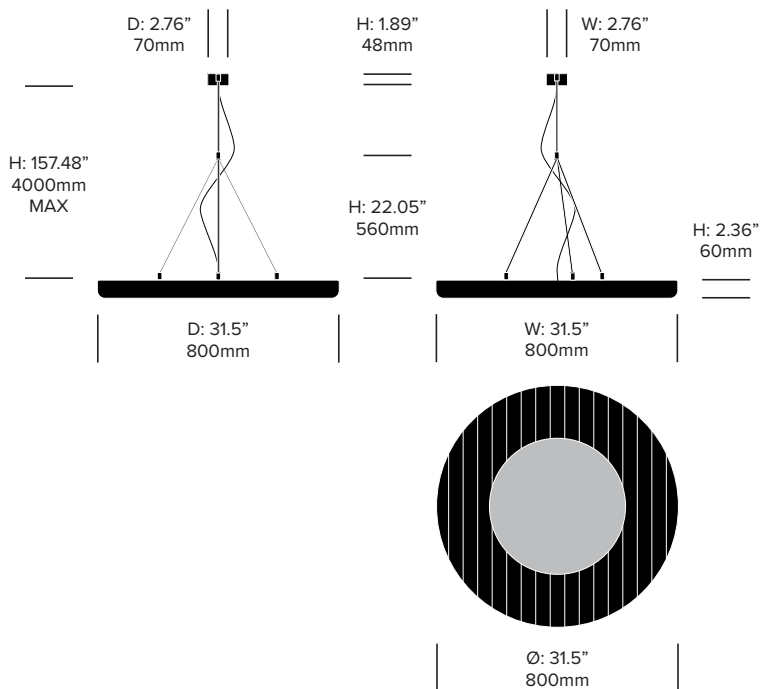

Small Pendant, 3D Drop

BuzziMoon

BuzziSpace | BuzziSpace Studio | 2016 | Imported from the Netherlands

Small Pendant, 3D Leaf

Small Pendant, 3D Rib

BuzziMoon

BuzziSpace | BuzziSpace Studio | 2016 | Imported from the Netherlands