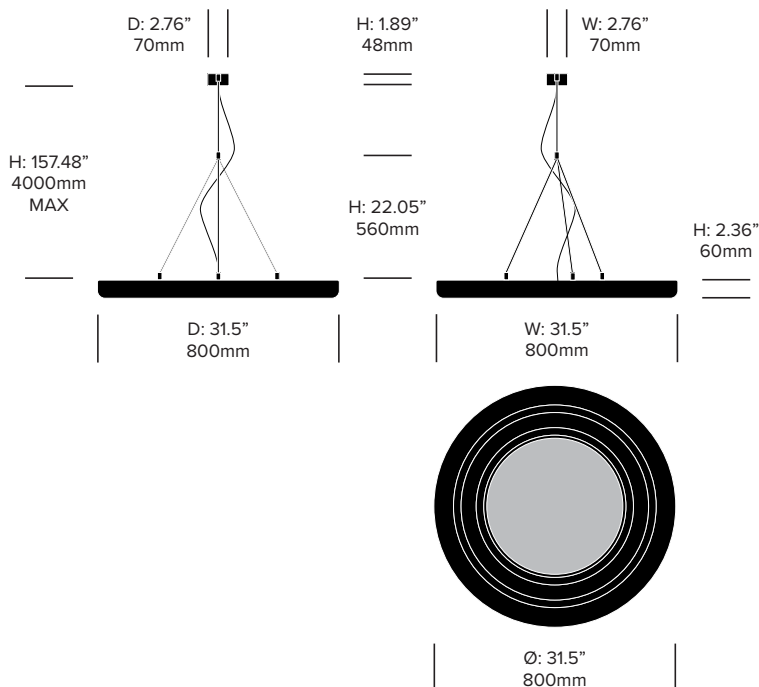

Small Pendant, 3D Drop

BuzziMoon

BuzziSpace | BuzziSpace Studio | 2016 | Imported from the Netherlands

Small Pendant, 3D Leaf

Small Pendant, 3D Rib

BuzziMoon

BuzziSpace | BuzziSpace Studio | 2016 | Imported from the Netherlands