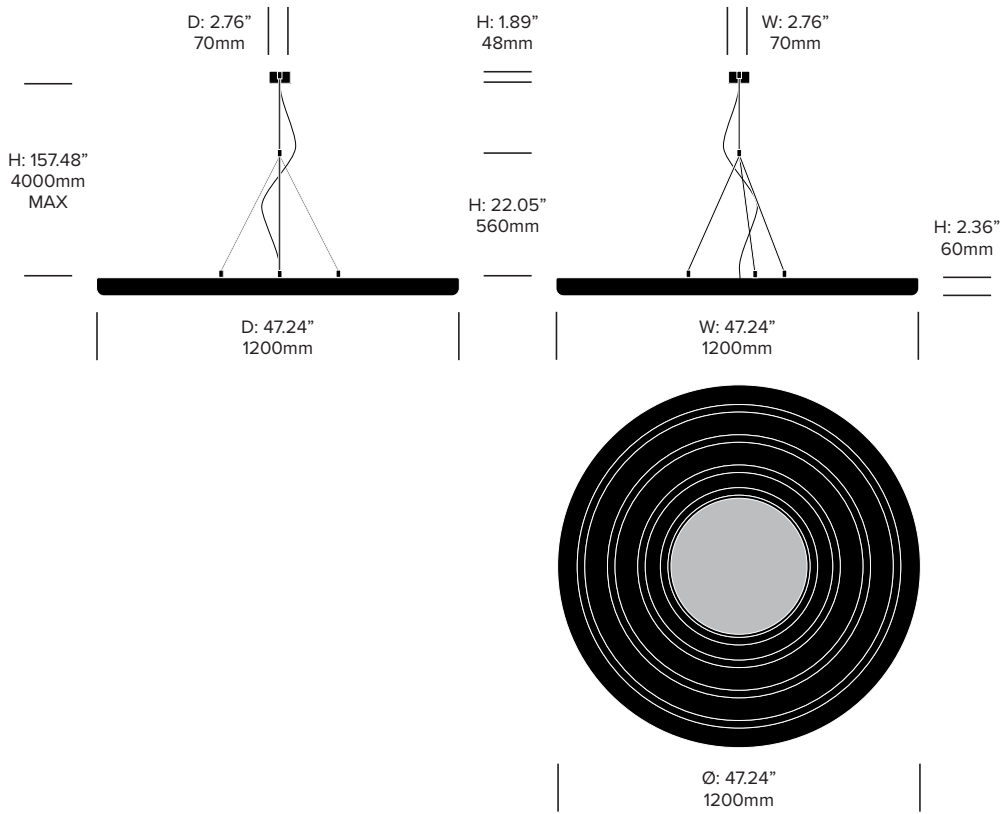

Large Pendant, Flat

BuzziMoon

BuzziSpace | BuzziSpace Studio | 2016 | Imported from the Netherlands

Large Pendant, 3D Drop

BuzziMoon

BuzziSpace | BuzziSpace Studio | 2016 | Imported from the Netherlands

Large Pendant, 3D Leaf