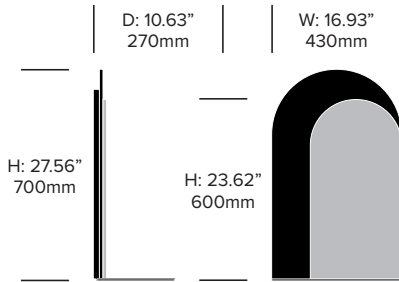

BuzziMirage

BuzziSpace | Alain Gilles | 2017 | Imported from the Netherlands

Medium Mirror