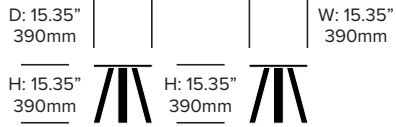

BuzziMilk Table

BuzziSpace | Alain Gilles | 2014 | Imported from the Netherlands

Small Occasional Table