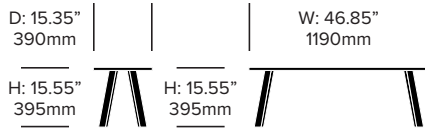

HAWORTH® Collection

BuzziMilk Table

BuzziSpace | Alain Gilles | 2014 | Imported from the Netherlands

Small Occasional Table

Large Occasional Table

Collaborative Table

FINISHES

Wood