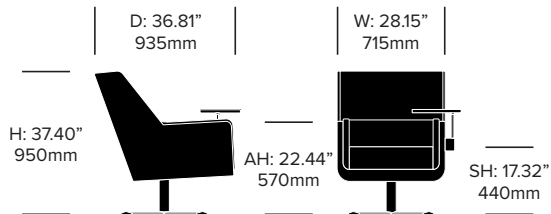

HAWORTH® Collection

Lounge Chair

Lounge Chair with Tablet

Lounge Chair with Headrest

UPHOLSTERY AND FINISHES

Fabric Grade A

Fabric (BFA)

Fabric Grade B