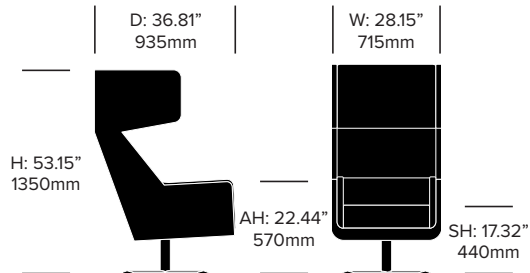

HAWORTH® Collection

Lounge Chair

Lounge Chair with Tablet

Lounge Chair with Headrest

UPHOLSTERY AND FINISHES

Fabric Grade A

Fabric (BFA)

Fabric Grade B