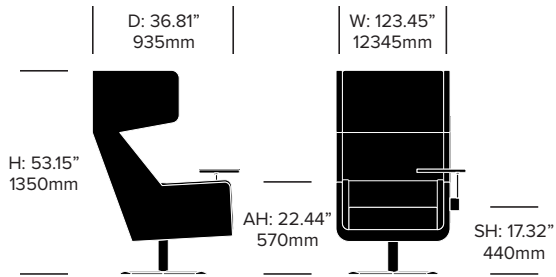

BuzziSpace | Axel Enthoven | 2012 | Imported from the Netherlands

Lounge Chair with Headrest and Tablet

Ottoman