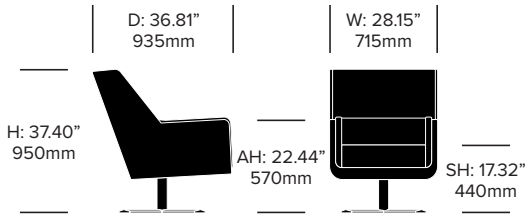

HAWORTH® Collection

Lounge Chair

Lounge Chair with Tablet

Lounge Chair with Headrest

UPHOLSTERY AND FINISHES

Fabric Grade A

Fabric (BFA)

Fabric Grade B