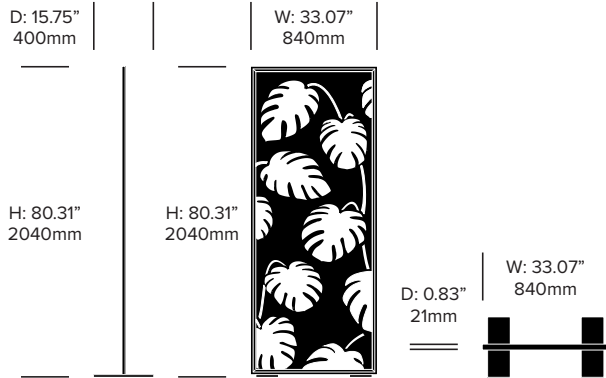

Single Screen, Royal Pattern

Add On Screen, Royal Pattern

Trio Screen, Royal Pattern

BuzziFalls Standing

BuzziSpace | Sas Adriaenssens | 2016 | Imported from the Netherlands

Single Screen, Tropics Pattern

Add On Screen, Tropics Pattern