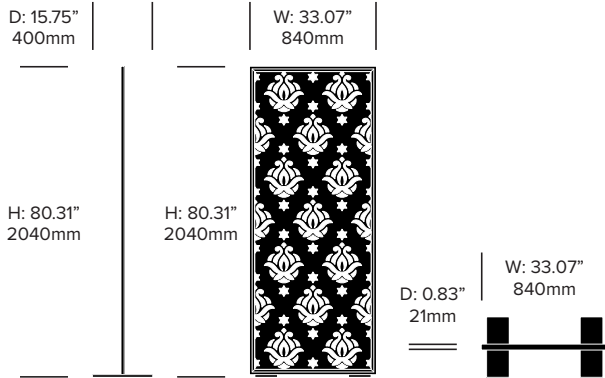

BuzziFalls Standing

BuzziSpace | Sas Adriaenssens | 2016 | Imported from the Netherlands

Single Screen, Royal Pattern