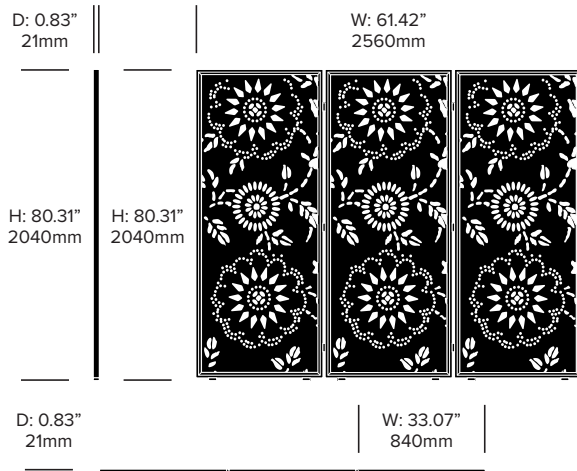

Trio Screen, Orient Pattern