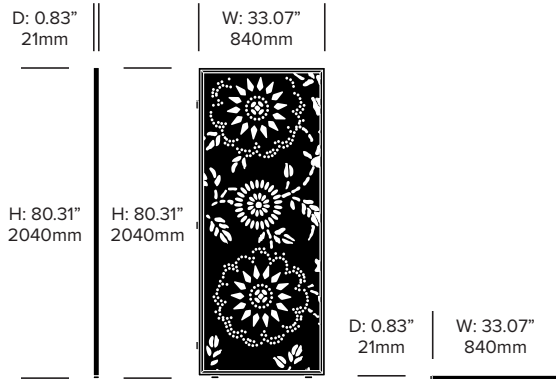

Add On Screen, Orient Pattern