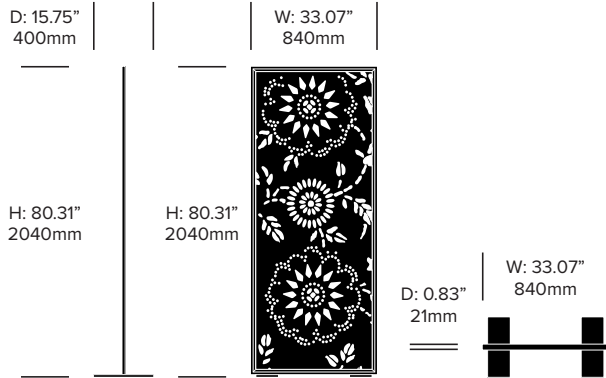

BuzziFalls Standing

BuzziSpace | Sas Adriaenssens | 2016 | Imported from the Netherlands

Single Screen, Orient Pattern