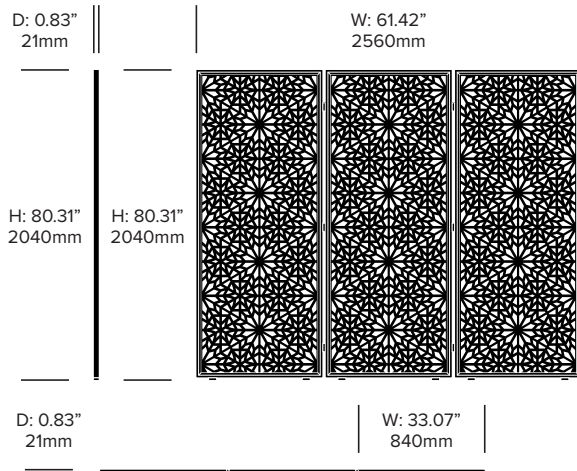

BuzziSpace | Sas Adriaenssens | 2016 | Imported from the Netherlands

Single Screen, Alhambra Pattern

Add On Screen, Alhambra Pattern

Trio Screen, Alhambra Pattern

BuzziFalls Standing

BuzziSpace | Sas Adriaenssens | 2016 | Imported from the Netherlands