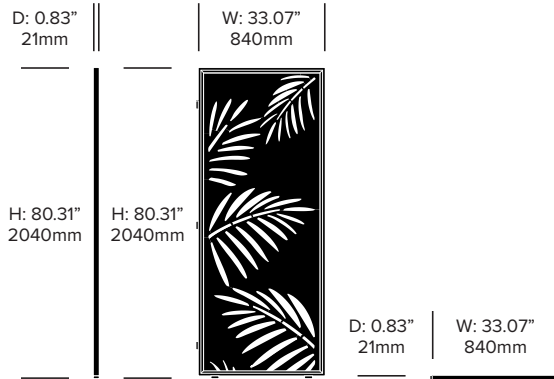

Add On Screen, Palms Pattern