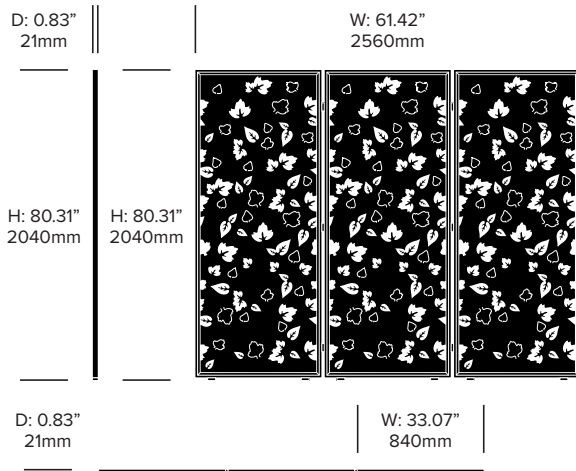

BuzziSpace | Sas Adriaenssens | 2016 | Imported from the Netherlands

Single Screen, Leaves Pattern

Add On Screen, Leaves Pattern

Trio Screen, Leaves Pattern

BuzziFalls Standing

BuzziSpace | Sas Adriaenssens | 2016 | Imported from the Netherlands