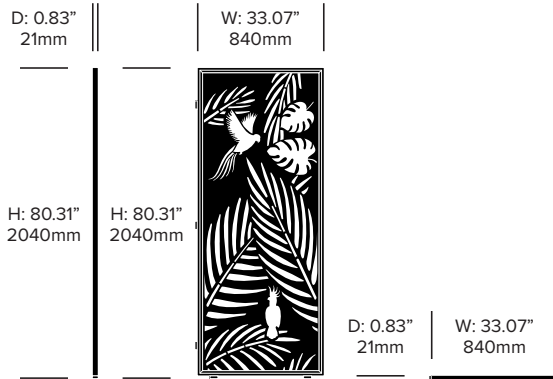

Add On Screen, Palms Pattern

Trio Screen, Palms Pattern

BuzziFalls Standing

BuzziSpace | Sas Adriaenssens | 2016 | Imported from the Netherlands

Single Screen, Parrots Pattern

Add On Screen, Parrots Pattern