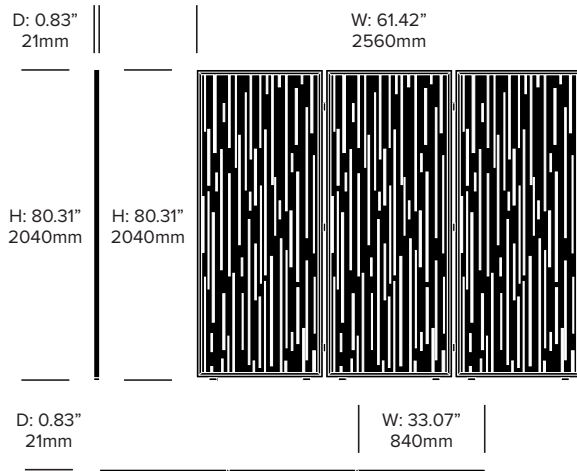

BuzziFalls Standing

BuzziSpace | Sas Adriaenssens | 2016 | Imported from the Netherlands

Single Screen, Rain Pattern

Add On Screen, Rain Pattern

Trio Screen, Rain Pattern

BuzziFalls Standing

BuzziSpace | Sas Adriaenssens | 2016 | Imported from the Netherlands