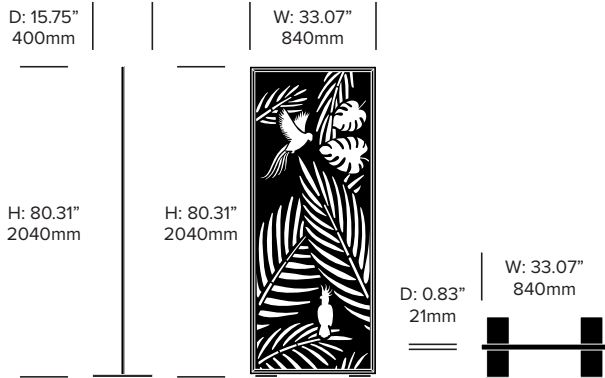

Add On Screen, Palms Pattern

Trio Screen, Palms Pattern

BuzziFalls Standing

BuzziSpace | Sas Adriaenssens | 2016 | Imported from the Netherlands

Single Screen, Parrots Pattern

Add On Screen, Parrots Pattern