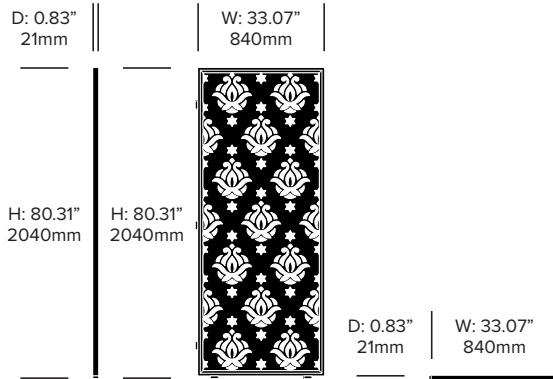

Add On Screen, Royal Pattern