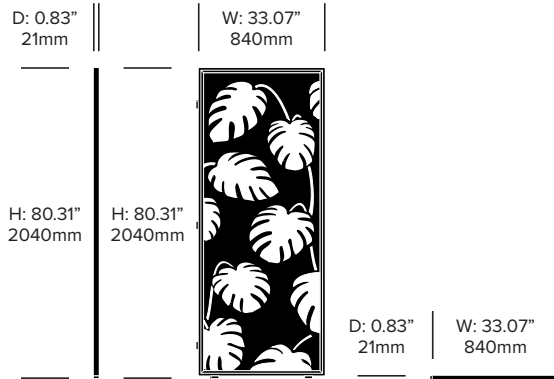

Single Screen, Royal Pattern

Add On Screen, Royal Pattern

Trio Screen, Royal Pattern

BuzziFalls Standing

BuzziSpace | Sas Adriaenssens | 2016 | Imported from the Netherlands

Single Screen, Tropics Pattern

Add On Screen, Tropics Pattern