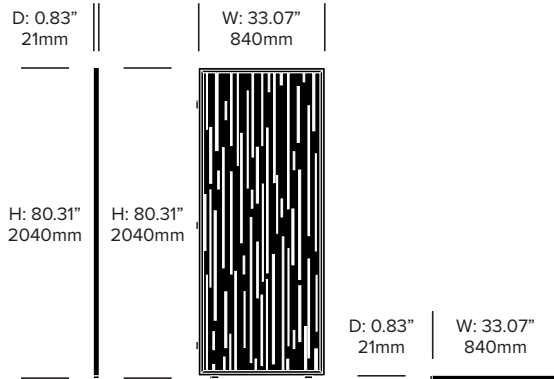

BuzziFalls Standing

BuzziSpace | Sas Adriaenssens | 2016 | Imported from the Netherlands

Single Screen, Rain Pattern

Add On Screen, Rain Pattern

Trio Screen, Rain Pattern

BuzziFalls Standing

BuzziSpace | Sas Adriaenssens | 2016 | Imported from the Netherlands