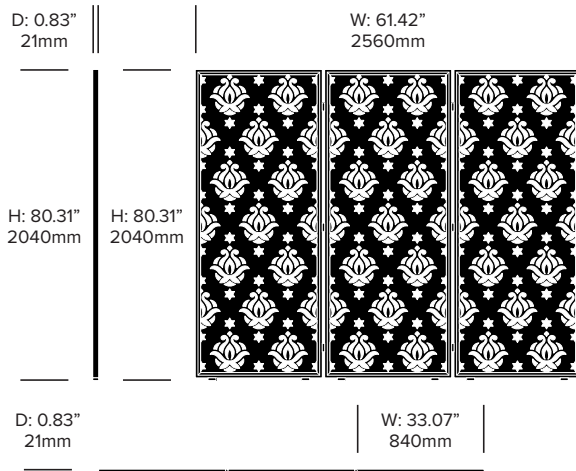

Trio Screen, Royal Pattern