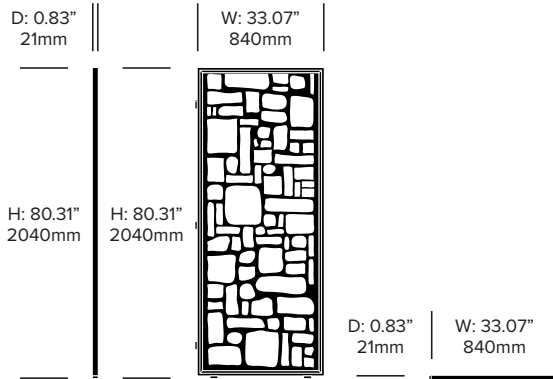

Trio Screen, Parrots Pattern

BuzziFalls Standing

BuzziSpace | Sas Adriaenssens | 2016 | Imported from the Netherlands

Single Screen, Pebbles Pattern

Add On Screen, Pebbles Pattern

Trio Screen, Pebbles Pattern