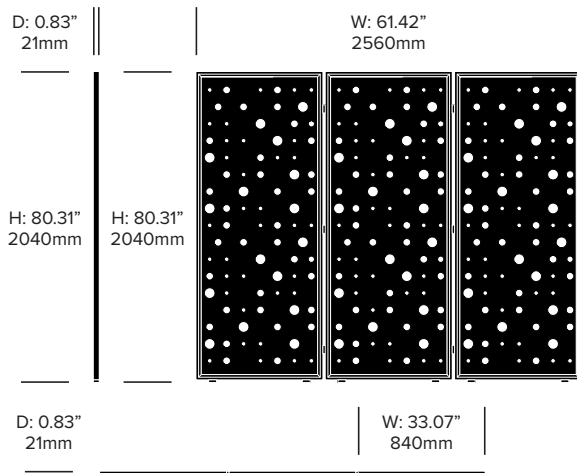

Trio Screen, Dots Pattern