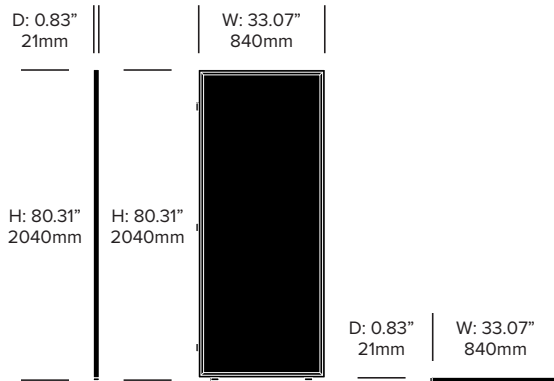

Acoustic Principles

Diffusion

Attenuation

Add On Screen, Plain

Acoustic Performance

High Tones

Trio Screen, Plain

BuzziFalls Standing