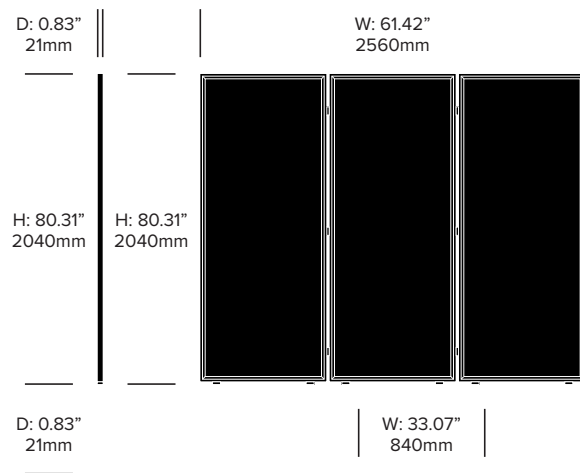

Acoustic Principles

Diffusion

Attenuation

Add On Screen, Plain

Acoustic Performance

High Tones

Trio Screen, Plain

BuzziFalls Standing