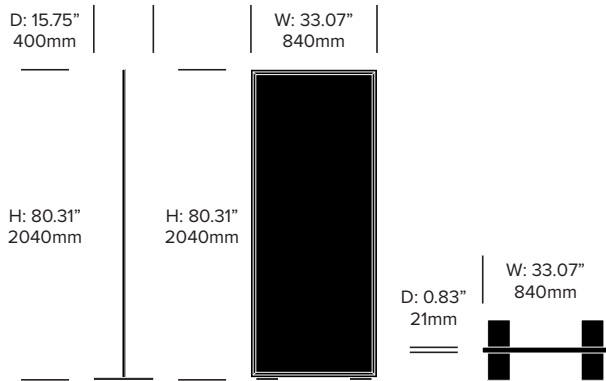

BuzziFalls Standing

BuzziSpace | Sas Adriaenssens | 2016 | Imported from the Netherlands

Single Screen, Plain